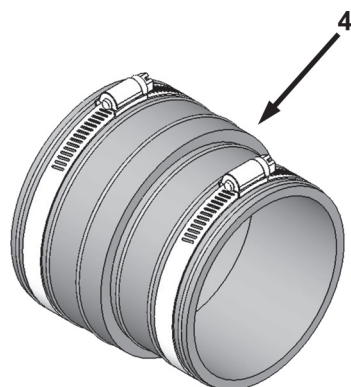

## BLOWER / BURNER ASSEMBLY

Item	Description	SUFL 250150 -250(A)	SUFL 250150 -250(A)
		300	301
1	Blower	100271923	100271923
2	Gasket - Cork/Venturie	**	**
3	Gas Valve / Venturie Assembly	100187874	100187875
4	Gasket	100111745	100111745
5	Connector - Intake	100055125	100055125
6	Intake Tube		
7	Intake Terminal ASM	100055185	100055185
8	Cap Plug	100042178	100042177
9	Blower Adapter	100077270	100077270
10	Gasket - Spark Rod	100078771	100078771
11	Rod - Spark	100271888	100271888
12	Flame Sensor Rod	100113151	100113151
13	Gasket -Burner	100187867	100187867
14	Burner Plate	100086836	100086836
15	Bumer Assembly	100187866	100187866
16	Gasket - Insulation	100187871	100187871
17	Shield - Heat	100187870	100187870
18	Gasket	100187869	100187869
19	Gasket - Viewport	100110902	100110902
20	Window - Observation	100110901	100110901
21	Screw - Socket Head Cap, 5/16-18 x 3/4"		
22	Jumper - Spark Ground	100086776	100086776
23	Stud 5/16-18 x 1 3/4"	100147179	100147179
24	Cable - Ignition***	100271890	100271890
25	Low Gas Pressure Switch	100271883	100111032
26	Burner Plate Gaskets****	100191119	100191119
27	Flame Rod Gasket	100072809	100072809
28	Low Gas Fitting	100234791	N/A
29	Rectifier Plug Assembly	100055325	100055325

### 3" EXHAUST CONNECTOR AND VENT KIT ASSEMBLIES

SUFL 250150(A) - 250(A)  
300 /301

**Item      Description**

**EXHAUST ELBOW AND FITTINGS**

- 1 ..... Exhaust Connector (2.50" x 4.00").....100110947
- 2 ..... Exhaust/Condensate Elbow Assembly.....100187862
- 3 ..... Condensate Trap Gasket.....100228369
- 4 ..... Adapter, Exhaust, Rubber.....100089271

**VENT KIT PARTS**

- 5 ..... Intake/Exhaust Screen.....100110830
- 6 ..... PVC 45 Degree Elbow w/Screen (PVC).....100108686
- 7 ..... Silicone .....100109821
- 8 ..... Wall Plate.....100109820

OPTIONAL VENT KIT ASSEMBLY FOR 4" VENTING #100110989 (U.S.), #100111111 (CANADA)