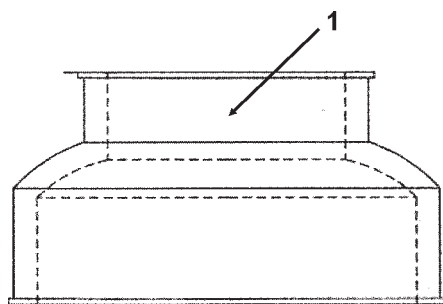

3" EXHAUST CONNECTOR AND VENT KIT ASSEMBLIES

SUFL 250150(A) - 250(A)
300 /301

Item   Description

EXHAUST ELBOW AND FITTINGS

- 1 ..... Exhaust Connector (2.50" x 4.00").....100110947
- 2 ..... Exhaust/Condensate Elbow Assembly.....100187862
- 3 ..... Condensate Trap Gasket.....100228369
- 4 ..... Adapter, Exhaust, Rubber.....100089271

VENT KIT PARTS

- 5 ..... Intake/Exhaust Screen.....100110830
- 6 ..... PVC 45 Degree Elbow w/Screen (PVC).....100108686
- 7 ..... Silicone 100109821
- 8 ..... Wall Plate.....100109820