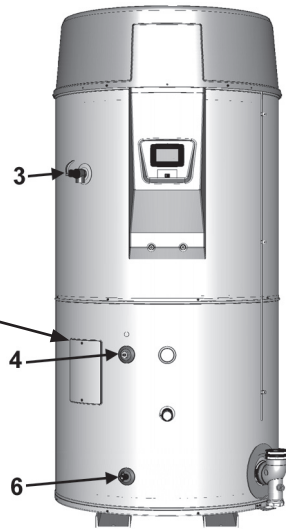

**DISPLAY CONTROL ASSEMBLY**  
 See Page 2

**SUFL 250150(A) thru SUFL 250250(A)**  
 See Page 2

**TOP COVER CONTROL ASSEMBLY**  
 See Page 3

**BLOWER/BURNER ASSEMBLY**  
 See Page 4

**GAS VALVE(S)**  
 See Page 4

**EXHAUST ELBOW ASSEMBLY - VENT KIT ASSEMBLY**  
 See Page 5 & 6

**POWERED ANODE**  
 See Page 3

## CLEANOUT ASSEMBLY / TEMPERATURE & PRESSURE VALVE

Item	Description	SUFL 250150(A)	SUFL 250199(A)	SUFL 250250(A)
		300/301	300/301	300/301
1	Cleanout Gasket .....	100109686 .....	100109686 .....	100109686
2	Cleanout Plate .....	100110656 .....	100110656 .....	100110656
3	T & P Valve .....	100111596 .....	100111596 .....	100111596
4	Lower Temperature Probe .....	100303509 .....	100303509 .....	100303509
5	Thread Forming Screws .....	100109688 .....	100109688 .....	100109688
6	Drain Valve .....	100263911 .....	100263911 .....	100263911

## TOP COVER CONTROL ASSEMBLY

Item	Description	SUFL 250150(A) 300/301	SUFL 250199(A) 300/301	SUFL 250250(A) 300/301
1.....	CCB Board-Programmed .....	100187861 .....	100187861 .....	100187861
2.....	Power Supply Board .....	100113155 .....	100113155 .....	100113155
3.....	Transformer .....	100113157 .....	100113157 .....	100113157
4.....	Switch-Blocked Outlet.....	100187859 .....	100187859 .....	100187859
5.....	Switch-Blocked Inlet .....	100113143 .....	100113143 .....	100113143
6.....	Upper Temperature Probe.....	100271885 .....	100271885 .....	100271885
7.....	Spark Ignition Transformer.....	100271921 .....	100271921 .....	100271921
8.....	Junction Box Assembly.....	100212438 .....	100212438 .....	100212438
9.....	Powered Anode-Short.....	100111024.....	100111024.....	100111024
10.....	Powered Anode-Long .....	100111023.....	100111023.....	100111023
11.....	Powered Anode-Mid-Length .....	100111286.....	100111286.....	100111286
12.....	Powered Anode Module.....	100302072 .....	100302072 .....	100302072
13.....	Power Anode Module Power Supply .....	100302073 .....	100302073 .....	100302073