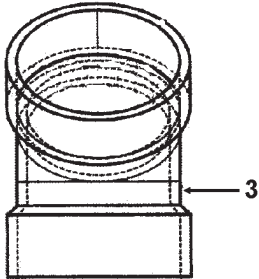

### 3" EXHAUST CONNECTOR AND VENT KIT ASSEMBLIES

SUFL 250150(A) - 250(A)  
300 /301

**Item      Description**

**EXHAUST ELBOW AND FITTINGS**

- 1 ..... Exhaust Connector (2.50" x 4.00").....100110947
- 2 ..... Exhaust/Condensate Elbow Assembly.....100187862
- 3 ..... Condensate Trap Gasket.....100228369
- 4 ..... Adapter, Exhaust, Rubber.....100089271

**VENT KIT PARTS**

- 5 ..... Intake/Exhaust Screen.....100110830
- 6 ..... PVC 45 Degree Elbow w/Screen (PVC).....100108686
- 7 ..... Silicone .....100109821
- 8 ..... Wall Plate.....100109820

OPTIONAL VENT KIT ASSEMBLY FOR 4" VENTING #100110989 (U.S.), #100111111 (CANADA)

SUFL 250150(A) - 250(A)  
300 / 301

Item	Description
1	..... Silicone.....
2	..... Wall Plate .....
3	..... Vent Terminal Assembly 4".....

**NOTES:**

A large, empty rectangular box with a thin black border, intended for taking notes.