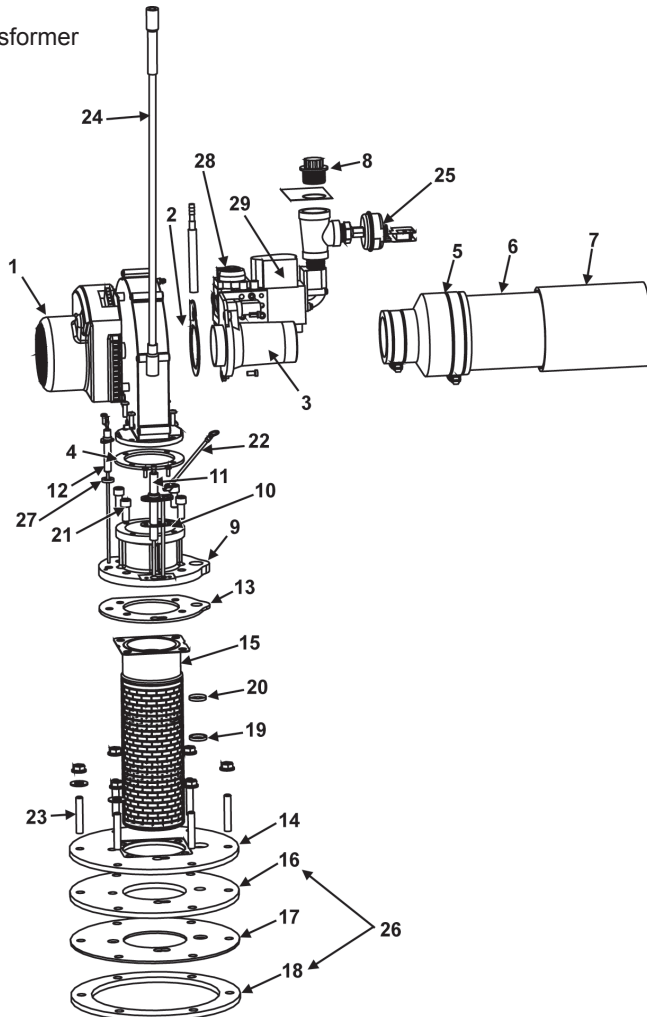

BLOWER / BURNER ASSEMBLY

Item	Description	SUFL 250150 -250(A)	SUFL 250150 -250(A)
		300	301
1	Blower	100271923	100271923
2	Gasket - Cork/Venturie	**	**
3	Gas Valve / Venturie Assembly	100187874	100187875
4	Gasket	100111745	100111745
5	Connector - Intake	100055125	100055125
6	Intake Tube		
7	Intake Terminal ASM	100055185	100055185
8	Cap Plug	100042178	100042177
9	Blower Adapter	100077270	100077270
10	Gasket - Spark Rod	100078771	100078771
11	Rod - Spark	100271888	100271888
12	Flame Sensor Rod	100113151	100113151
13	Gasket -Burner	100187867	100187867
14	Burner Plate	100086836	100086836
15	Bumer Assembly	100187866	100187866
16	Gasket - Insulation	100187871	100187871
17	Shield - Heat	100187870	100187870
18	Gasket	100187869	100187869
19	Gasket - Viewport	100110902	100110902
20	Window - Observation	100110901	100110901
21	Screw - Socket Head Cap, 5/16-18 x 3/4"		
22	Jumper - Spark Ground	100086776	100086776
23	Stud 5/16-18 x 1 3/4"	100147179	100147179
24	Cable - Ignition***	100271890	100271890
25	Low Gas Pressure Switch	100271883	100111032
26	Burner Plate Gaskets****	100191119	100191119
27	Flame Rod Gasket	100072809	100072809
28	Low Gas Fitting	100234791	N/A
29	Rectifier Plug Assembly	100055325	100055325

** Supplied with Gas Valve/Venturi Assembly.
*** Supplied with Spark Rod and Spark Ignition Transformer
**** Combines Kits 16 & 18