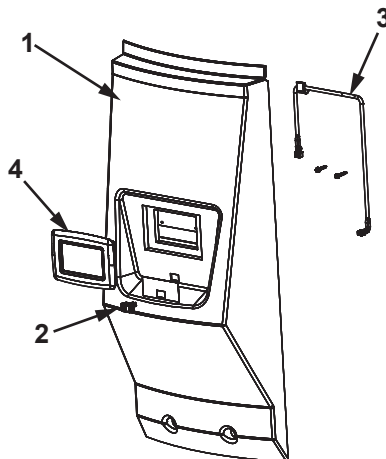

**DISPLAY CONTROL ASSEMBLY**  
 See Page 2

**SUFL 250150(A) thru SUFL 250250(A)**  
 See Page 2

**TOP COVER CONTROL ASSEMBLY**  
 See Page 3

**BLOWER/BURNER ASSEMBLY**  
 See Page 4

**GAS VALVE(S)**  
 See Page 4

**EXHAUST ELBOW ASSEMBLY - VENT KIT ASSEMBLY**  
 See Page 5 & 6

**POWERED ANODE**  
 See Page 3

## CLEANOUT ASSEMBLY / TEMPERATURE & PRESSURE VALVE

Item	Description	SUFL 250150(A)	SUFL 250199(A)	SUFL 250250(A)
		300/301	300/301	300/301
1	Cleanout Gasket .....	100109686 .....	100109686 .....	100109686
2	Cleanout Plate .....	100110656 .....	100110656 .....	100110656
3	T & P Valve .....	100111596 .....	100111596 .....	100111596
4	Lower Temperature Probe .....	100303509 .....	100303509 .....	100303509
5	Thread Forming Screws .....	100109688 .....	100109688 .....	100109688
6	Drain Valve .....	100263911 .....	100263911 .....	100263911

## DISPLAY CONTROL ASSEMBLY

Item	Description	SUFL 250150(A)	SUFL 250199(A)	SUFL 250250(A)
		300/301	300/301	300/301
1	Display Cover .....	-----	-----	-----
2	Enable/Disable Switch .....	100096025 .....	100096025 .....	100096025
3	Switch Wire Harness .....	-----	-----	-----
4	User Interface Module - UIM .....	100271881 .....	100271881 .....	100271881
5	UIM COMM Cable (not shown) .....	-----	-----	-----