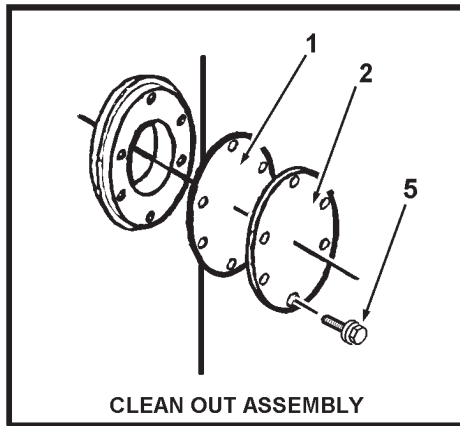

CLEANOUT ASSEMBLY / TEMPERATURE & PRESSURE VALVE

Item	Description	SUFL 250150(A)	SUFL 250199(A)	SUFL 250250(A)
		300/301	300/301	300/301
1	Cleanout Gasket	100109686	100109686	100109686
2	Cleanout Plate	100110656	100110656	100110656
3	T & P Valve	100111596	100111596	100111596
4	Lower Temperature Probe	100303509	100303509	100303509
5	Thread Forming Screws	100109688	100109688	100109688
6	Drain Valve	100263911	100263911	100263911