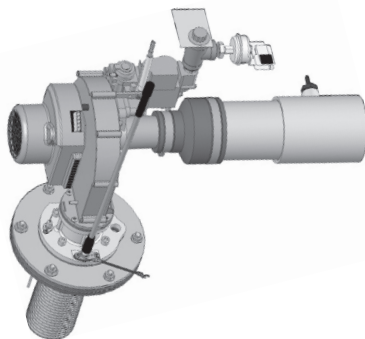

**DISPLAY CONTROL ASSEMBLY**  
 See Page 2

**SUFL 250150(A) thru SUFL 250250(A)**  
 See Page 2

**TOP COVER CONTROL ASSEMBLY**  
 See Page 3

**BLOWER/BURNER ASSEMBLY**  
 See Page 4

**GAS VALVE(S)**  
 See Page 4

**EXHAUST ELBOW ASSEMBLY - VENT KIT ASSEMBLY**  
 See Page 5 & 6

**POWERED ANODE**  
 See Page 3

## TOP COVER CONTROL ASSEMBLY

Item	Description	SUFL 250150(A) 300/301	SUFL 250199(A) 300/301	SUFL 250250(A) 300/301
1.....	CCB Board-Programmed .....	100187861 .....	100187861 .....	100187861
2.....	Power Supply Board .....	100113155 .....	100113155 .....	100113155
3.....	Transformer .....	100113157 .....	100113157 .....	100113157
4.....	Switch-Blocked Outlet.....	100187859 .....	100187859 .....	100187859
5.....	Switch-Blocked Inlet .....	100113143 .....	100113143 .....	100113143
6.....	Upper Temperature Probe.....	100271885 .....	100271885 .....	100271885
7.....	Spark Ignition Transformer.....	100271921 .....	100271921 .....	100271921
8.....	Junction Box Assembly.....	100212438 .....	100212438 .....	100212438
9.....	Powered Anode-Short.....	100111024.....	100111024.....	100111024
10.....	Powered Anode-Long .....	100111023.....	100111023.....	100111023
11.....	Powered Anode-Mid-Length .....	100111286.....	100111286.....	100111286
12.....	Powered Anode Module.....	100302072 .....	100302072 .....	100302072
13.....	Power Anode Module Power Supply .....	100302073 .....	100302073 .....	100302073