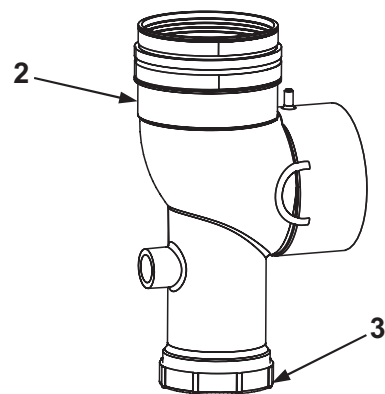

3" EXHAUST CONNECTOR AND VENT KIT ASSEMBLIES

SUFL 250150(A) - 250(A)
300 /301

Item   Description

EXHAUST ELBOW AND FITTINGS

- 1 ..... Exhaust Connector (2.50" x 4.00").....100110947
- 2 ..... Exhaust/Condensate Elbow Assembly.....100187862
- 3 ..... Condensate Trap Gasket.....100228369
- 4 ..... Adapter, Exhaust, Rubber.....100089271

VENT KIT PARTS

- 5 ..... Intake/Exhaust Screen.....100110830
- 6 ..... PVC 45 Degree Elbow w/Screen (PVC).....100108686
- 7 ..... Silicone 100109821
- 8 ..... Wall Plate.....100109820