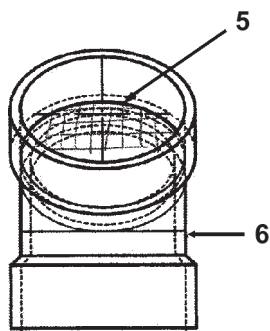

### 3" EXHAUST CONNECTOR AND VENT KIT ASSEMBLIES

SUFL 250150(A) - 250(A)  
300 /301

**Item      Description**

**EXHAUST ELBOW AND FITTINGS**

- 1 ..... Exhaust Connector (2.50" x 4.00").....100110947
- 2 ..... Exhaust/Condensate Elbow Assembly.....100187862
- 3 ..... Condensate Trap Gasket.....100228369
- 4 ..... Adapter, Exhaust, Rubber.....100089271

**VENT KIT PARTS**

- 5 ..... Intake/Exhaust Screen.....100110830
- 6 ..... PVC 45 Degree Elbow w/Screen (PVC).....100108686
- 7 ..... Silicone .....100109821
- 8 ..... Wall Plate.....100109820

OPTIONAL VENT KIT ASSEMBLY FOR 4" VENTING #100110989 (U.S.), #100111111 (CANADA)