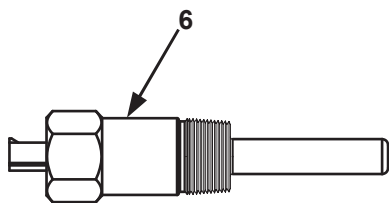

TOP COVER CONTROL ASSEMBLY

Item	Description	SUFL 250150(A) 300/301	SUFL 250199(A) 300/301	SUFL 250250(A) 300/301
1.....	CCB Board-Programmed	100187861	100187861	100187861
2.....	Power Supply Board	100113155	100113155	100113155
3.....	Transformer	100113157	100113157	100113157
4.....	Switch-Blocked Outlet.....	100187859	100187859	100187859
5.....	Switch-Blocked Inlet	100113143	100113143	100113143
6.....	Upper Temperature Probe.....	100271885	100271885	100271885
7.....	Spark Ignition Transformer.....	100271921	100271921	100271921
8.....	Junction Box Assembly.....	100212438	100212438	100212438
9.....	Powered Anode-Short.....	100111024.....	100111024.....	100111024
10.....	Powered Anode-Long	100111023.....	100111023.....	100111023
11.....	Powered Anode-Mid-Length	100111286.....	100111286.....	100111286
12.....	Powered Anode Module.....	100302072	100302072	100302072
13.....	Power Anode Module Power Supply	100302073	100302073	100302073