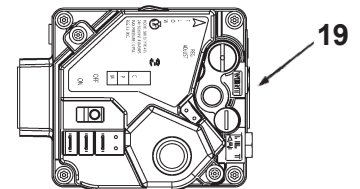

COMMERCIAL TANK TYPE WATER HEATER

REPLACEMENT PARTS LIST

MODELS SBD71120NE - SBD100400NE/A:
STANDARD AND ASME (A)
SERIES 118, 119

Damper Drive Assembly

Harness - Control

Gas Valve - Natural

Gas Valve - LP

Control Thermostat

On Off Switch

Honeywell Control Ignition Module

ITEM	PARTS DESCRIPTION	SBD71120NE	SBD81154NE	SBD81180NE	SBD100199NET	SBD100199NE
------	-------------------	------------	------------	------------	--------------	-------------