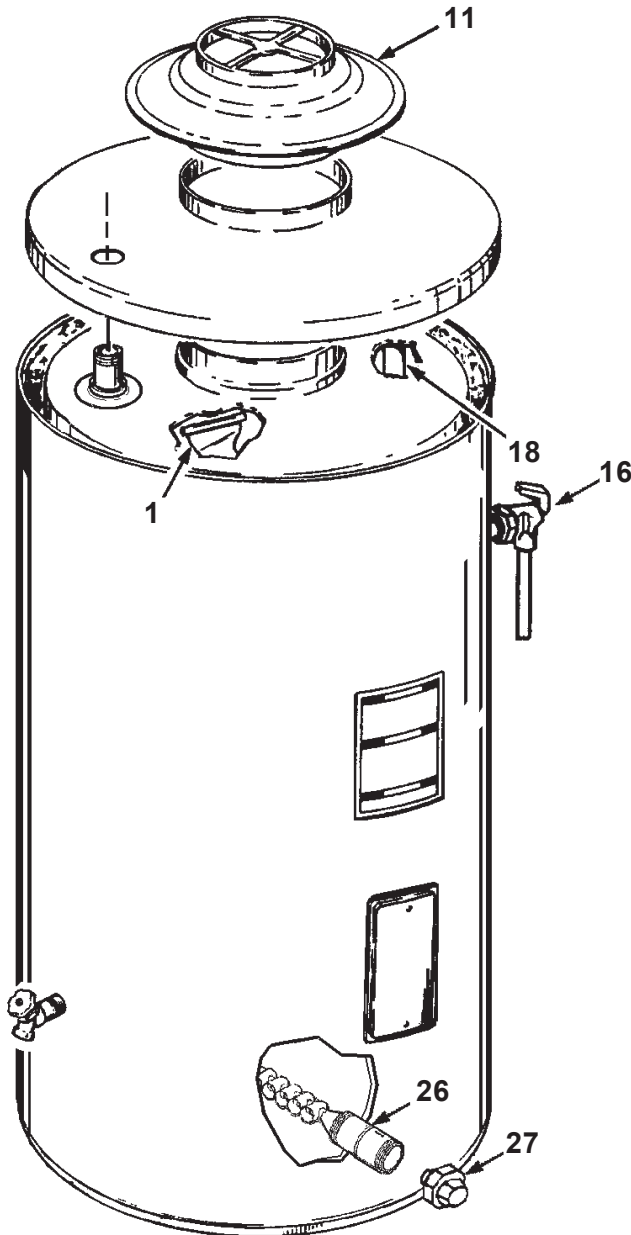

COMMERCIAL TANK TYPE WATER HEATER

REPLACEMENT PARTS LIST

MODELS SBD71120NE - SBD100400NE/A:
STANDARD AND ASME (A)
SERIES 118, 119

Damper Drive Assembly

Harness - Control

Gas Valve - Natural

Gas Valve - LP

Control Thermostat

On Off Switch

Honeywell Control Ignition Module

ITEM	PARTS DESCRIPTION	SBD71120NE	SBD81154NE	SBD81180NE	SBD100199NET	SBD100199NE
------	-------------------	------------	------------	------------	--------------	-------------