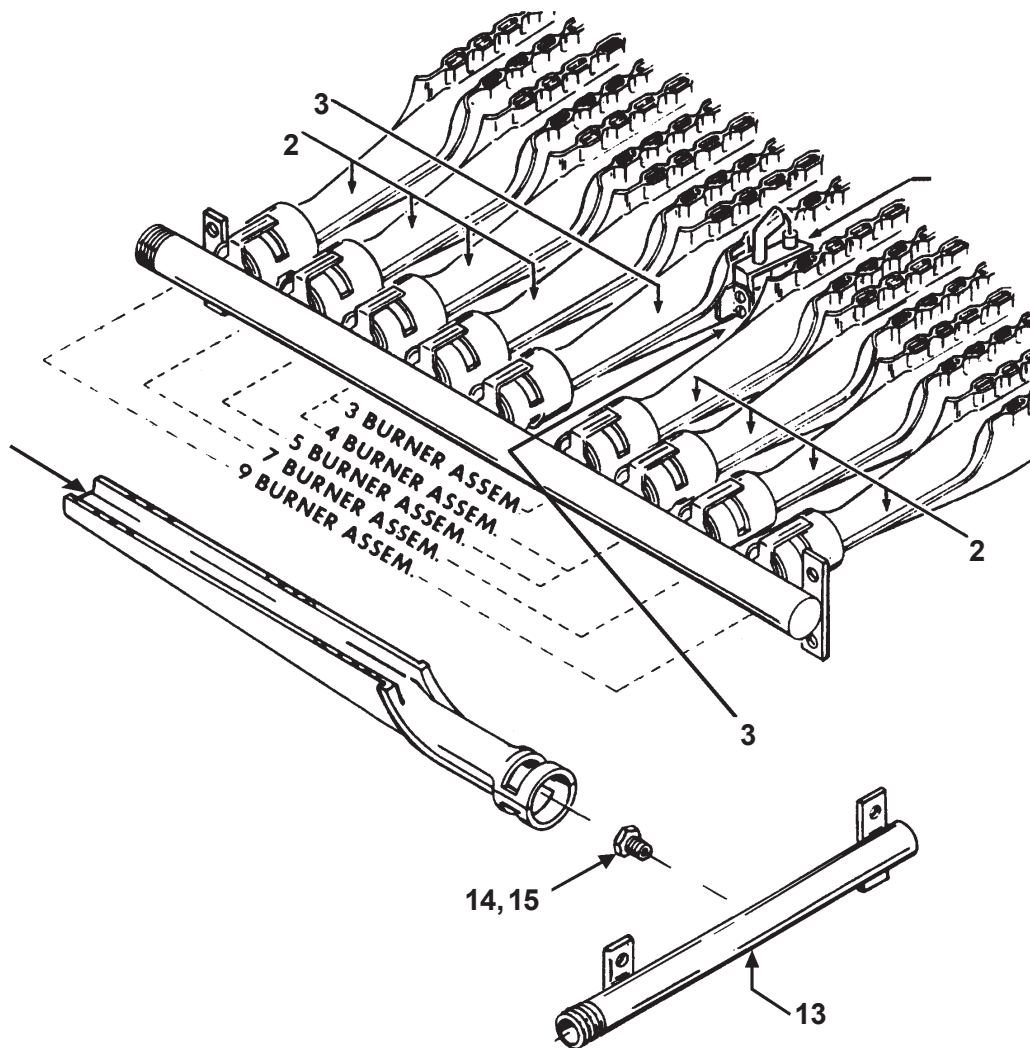

COMMERCIAL TANK TYPE WATER HEATER

REPLACEMENT PARTS LIST

MODELS SBD71120NE - SBD100400NE/A:
STANDARD AND ASME (A)
SERIES 118, 119

Damper Drive Assembly

Harness - Control

Gas Valve - Natural

Gas Valve - LP

Control Thermostat

On Off Switch

Honeywell Control Ignition Module

ITEM	PARTS DESCRIPTION	SBD71120NE	SBD81154NE	SBD81180NE	SBD100199NET	SBD100199NE
------	-------------------	------------	------------	------------	--------------	-------------