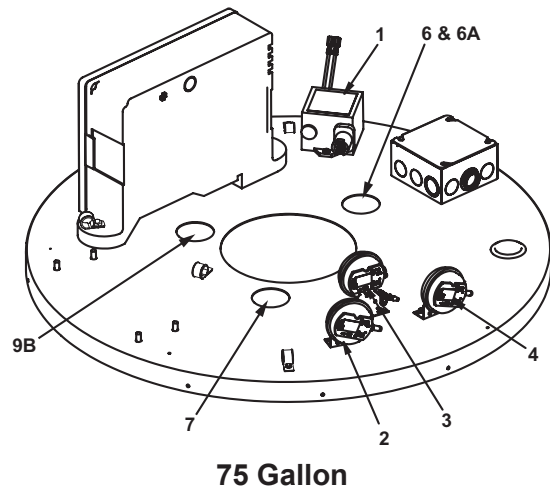

50 Gallon

75 Gallon

Item	Description	50 gallon	75 gallon
1	Display Circuit Board	9008460005	
2	Enable/Disable Switch	193243-001	
3	Display Overlay (Button Pad)	9007738005	9008461005
4	T&P Valve	9000728015	9002403015
5	Drain Valve	9003906015	9003907015

State Water Heater Parts Fulfillment • 1-800-433-2545 • www.statewaterheaters.com

TOP COVER CONTROL ASSEMBLY

Item	Description	50 Gallon	75 Gallon
1	Spark Module	9008875005	
2	Blocked Exhaust Switch	9008859015	
3	Blocked Intake Air Switch	9008860015	
4	Blower Prover Switch	9008861015	
5*	Temperature Probe	9004238215	9009013005
6*	Anode - Alum	9003892005	
6A*	Anode - Mag.	9001829005	
7*	Inlet Tube	9006422005	9008862005
8*	Inlet Nipple	9003936015	-
9*	Anode - Outlet Alum.	9006659005	-
9A*	Anode - Outlet Mag.	9004333005	-
9B	Outlet Nipple	-	9003743015
10	Power Supply Assembly	9008872005	
11	CCB Board	9008907015	
12	Transformer	9008874005	

* Not Shown.

Standard hardware items may be purchased locally.

BLOWER/BURNER ASSEMBLY

Item	Description	130 Series	131 Series
1	Blower	9008863005	
2	Burner Gasket	9007437015	
3	Burner Assembly	9008864005	
4	Gas Valve/Venturi Assembly	9008865005	9008866005
5	Observation Window	9006102215	
6	Burner Adapter Gasket	9007138005	
7	Igniter (includes igniter wire)	9008867015	
8	Flame Sensor Rod	9008868015	
9	Flame Sense Wire	9008870005	
10	Machine Screw (#6-32 x 0.25" Pan Head)	-	
11	Socket Button Head Cap Screw (#10-32 x 5/8" Full Thread)	-	
12	Socket Head Cap Screw (5/16-18 x 5/8")	-	
13	Blower Gasket	9007139005	