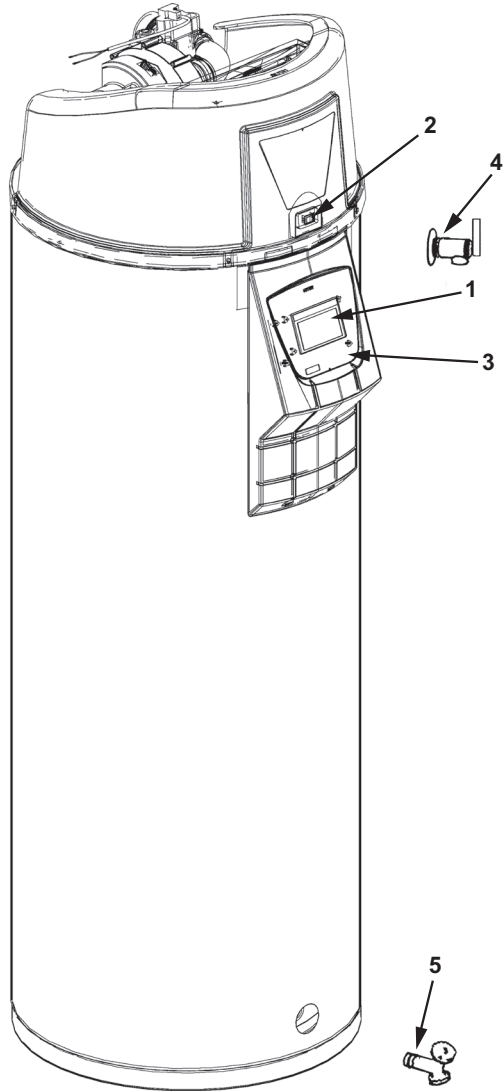

50 Gallon

75 Gallon

Item	Description	50 gallon	75 gallon
1	Display Circuit Board	9008460005	
2	Enable/Disable Switch	193243-001	
3	Display Overlay (Button Pad)	9007738005	9008461005
4	T&P Valve	9000728015	9002403015
5	Drain Valve	9003906015	9003907015

State Water Heater Parts Fulfillment • 1-800-433-2545 • www.statewaterheaters.com

TOP COVER CONTROL ASSEMBLY

Item	Description	50 Gallon	75 Gallon
1	Spark Module	9008875005	
2	Blocked Exhaust Switch	9008859015	
3	Blocked Intake Air Switch	9008860015	
4	Blower Prover Switch	9008861015	
5*	Temperature Probe	9004238215	9009013005
6*	Anode - Alum	9003892005	
6A*	Anode - Mag.	9001829005	
7*	Inlet Tube	9006422005	9008862005
8*	Inlet Nipple	9003936015	-
9*	Anode - Outlet Alum.	9006659005	-
9A*	Anode - Outlet Mag.	9004333005	-
9B	Outlet Nipple	-	9003743015
10	Power Supply Assembly	9008872005	
11	CCB Board	9008907015	
12	Transformer	9008874005	

* Not Shown.

Standard hardware items may be purchased locally.

BLOWER/BURNER ASSEMBLY

Item	Description	130 Series	131 Series
1	Blower	9008863005	
2	Burner Gasket	9007437015	
3	Burner Assembly	9008864005	
4	Gas Valve/Venturi Assembly	9008865005	9008866005
5	Observation Window	9006102215	
6	Burner Adapter Gasket	9007138005	
7	Igniter (includes igniter wire)	9008867015	
8	Flame Sensor Rod	9008868015	
9	Flame Sense Wire	9008870005	
10	Machine Screw (#6-32 x 0.25" Pan Head)	-	
11	Socket Button Head Cap Screw (#10-32 x 5/8" Full Thread)	-	
12	Socket Head Cap Screw (5/16-18 x 5/8")	-	
13	Blower Gasket	9007139005	