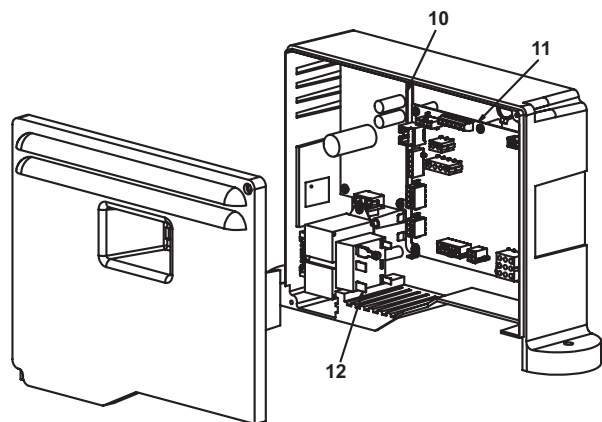

50 Gallon

75 Gallon

Item	Description	50 gallon	75 gallon
1	Display Circuit Board	9008460005	
2	Enable/Disable Switch	193243-001	
3	Display Overlay (Button Pad)	9007738005	9008461005
4	T&P Valve	9000728015	9002403015
5	Drain Valve	9003906015	9003907015

State Water Heater Parts Fulfillment • 1-800-433-2545 • www.statewaterheaters.com

TOP COVER CONTROL ASSEMBLY

Item	Description	50 Gallon	75 Gallon
1	Spark Module	9008875005	
2	Blocked Exhaust Switch	9008859015	
3	Blocked Intake Air Switch	9008860015	
4	Blower Prover Switch	9008861015	
5*	Temperature Probe	9004238215	9009013005
6*	Anode - Alum	9003892005	
6A*	Anode - Mag.	9001829005	
7*	Inlet Tube	9006422005	9008862005
8*	Inlet Nipple	9003936015	-
9*	Anode - Outlet Alum.	9006659005	-
9A*	Anode - Outlet Mag.	9004333005	-
9B	Outlet Nipple	-	9003743015
10	Power Supply Assembly	9008872005	
11	CCB Board	9008907015	
12	Transformer	9008874005	

* Not Shown.

Standard hardware items may be purchased locally.

BLOWER/BURNER ASSEMBLY

Item	Description	130 Series	131 Series
1	Blower	9008863005	
2	Burner Gasket	9007437015	
3	Burner Assembly	9008864005	
4	Gas Valve/Venturi Assembly	9008865005	9008866005
5	Observation Window	9006102215	
6	Burner Adapter Gasket	9007138005	
7	Igniter (includes igniter wire)	9008867015	
8	Flame Sensor Rod	9008868015	
9	Flame Sense Wire	9008870005	
10	Machine Screw (#6-32 x 0.25" Pan Head)	-	
11	Socket Button Head Cap Screw (#10-32 x 5/8" Full Thread)	-	
12	Socket Head Cap Screw (5/16-18 x 5/8")	-	
13	Blower Gasket	9007139005	