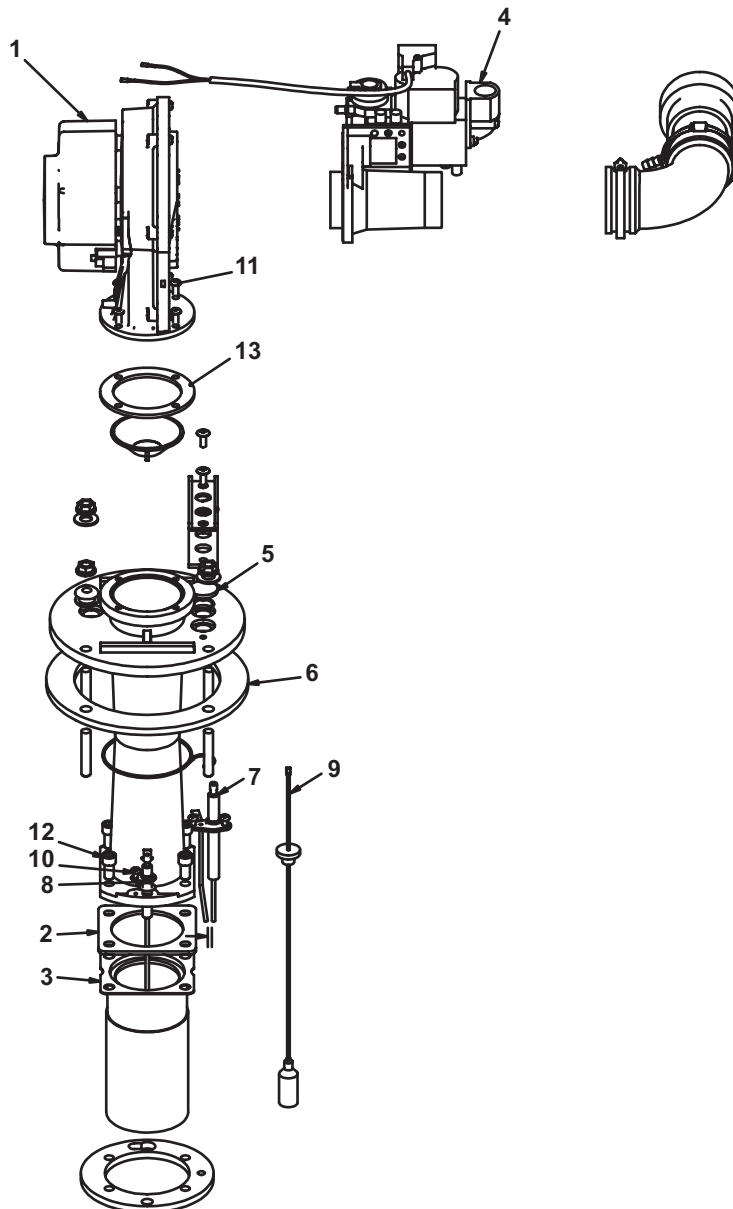

50 Gallon

75 Gallon

Item	Description	50 gallon	75 gallon
1	Display Circuit Board	9008460005	
2	Enable/Disable Switch	193243-001	
3	Display Overlay (Button Pad)	9007738005	9008461005
4	T&P Valve	9000728015	9002403015
5	Drain Valve	9003906015	9003907015

State Water Heater Parts Fulfillment • 1-800-433-2545 • www.statewaterheaters.com

TOP COVER CONTROL ASSEMBLY

Item	Description	50 Gallon	75 Gallon
1	Spark Module	9008875005	
2	Blocked Exhaust Switch	9008859015	
3	Blocked Intake Air Switch	9008860015	
4	Blower Prover Switch	9008861015	
5*	Temperature Probe	9004238215	9009013005
6*	Anode - Alum	9003892005	
6A*	Anode - Mag.	9001829005	
7*	Inlet Tube	9006422005	9008862005
8*	Inlet Nipple	9003936015	-
9*	Anode - Outlet Alum.	9006659005	-
9A*	Anode - Outlet Mag.	9004333005	-
9B	Outlet Nipple	-	9003743015
10	Power Supply Assembly	9008872005	
11	CCB Board	9008907015	
12	Transformer	9008874005	

* Not Shown.

Standard hardware items may be purchased locally.

BLOWER/BURNER ASSEMBLY

Item	Description	130 Series	131 Series
1	Blower	9008863005	
2	Burner Gasket	9007437015	
3	Burner Assembly	9008864005	
4	Gas Valve/Venturi Assembly	9008865005	9008866005
5	Observation Window	9006102215	
6	Burner Adapter Gasket	9007138005	
7	Igniter (includes igniter wire)	9008867015	
8	Flame Sensor Rod	9008868015	
9	Flame Sense Wire	9008870005	
10	Machine Screw (#6-32 x 0.25" Pan Head)	-	
11	Socket Button Head Cap Screw (#10-32 x 5/8" Full Thread)	-	
12	Socket Head Cap Screw (5/16-18 x 5/8")	-	
13	Blower Gasket	9007139005	

Metal Exhaust Elbow Assembly..... 9008961005

Backflow Preventer Kit 9008096005

3" Concentric Vent 9006328005

Low Profile Vent

2" 9008952005

3" 9008933005

State Water Heater Parts Fulfillment
125 Southeast Parkway
Franklin, TN 37068
www.statewaterheaters.com