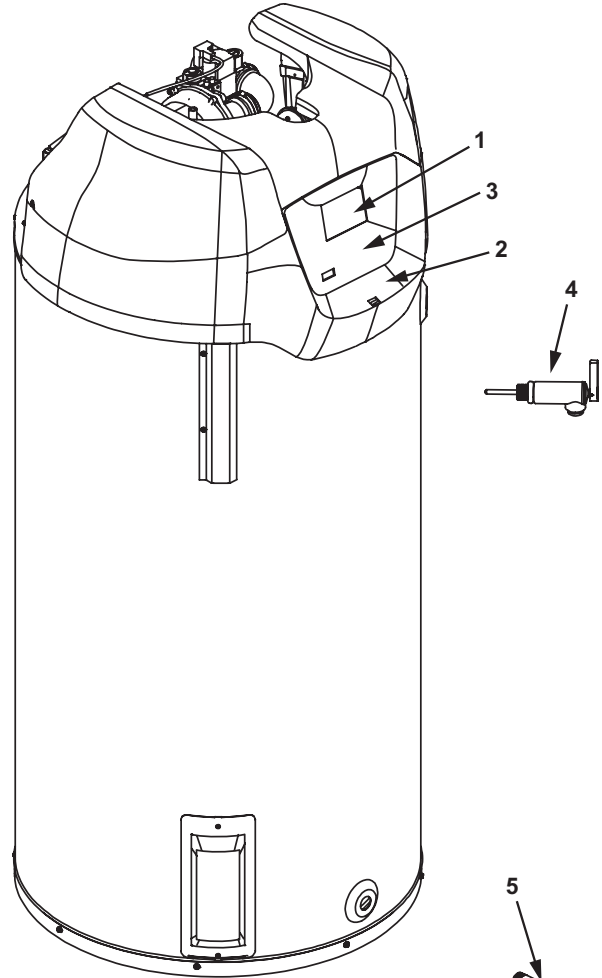

50 Gallon

75 Gallon

Item	Description	50 gallon	75 gallon
1	Display Circuit Board	9008460005	
2	Enable/Disable Switch	193243-001	
3	Display Overlay (Button Pad)	9007738005	9008461005
4	T&P Valve	9000728015	9002403015
5	Drain Valve	9003906015	9003907015

State Water Heater Parts Fulfillment • 1-800-433-2545 • www.statewaterheaters.com

TOP COVER CONTROL ASSEMBLY

Item	Description	50 Gallon	75 Gallon
1	Spark Module	9008875005	
2	Blocked Exhaust Switch	9008859015	
3	Blocked Intake Air Switch	9008860015	
4	Blower Prover Switch	9008861015	
5*	Temperature Probe	9004238215	9009013005
6*	Anode - Alum	9003892005	
6A*	Anode - Mag.	9001829005	
7*	Inlet Tube	9006422005	9008862005
8*	Inlet Nipple	9003936015	-
9*	Anode - Outlet Alum.	9006659005	-
9A*	Anode - Outlet Mag.	9004333005	-
9B	Outlet Nipple	-	9003743015
10	Power Supply Assembly	9008872005	
11	CCB Board	9008907015	
12	Transformer	9008874005	

* Not Shown.

Standard hardware items may be purchased locally.

BLOWER/BURNER ASSEMBLY

Item	Description	130 Series	131 Series
1	Blower	9008863005	
2	Burner Gasket	9007437015	
3	Burner Assembly	9008864005	
4	Gas Valve/Venturi Assembly	9008865005	9008866005
5	Observation Window	9006102215	
6	Burner Adapter Gasket	9007138005	
7	Igniter (includes igniter wire)	9008867015	
8	Flame Sensor Rod	9008868015	
9	Flame Sense Wire	9008870005	
10	Machine Screw (#6-32 x 0.25" Pan Head)	-	
11	Socket Button Head Cap Screw (#10-32 x 5/8" Full Thread)	-	
12	Socket Head Cap Screw (5/16-18 x 5/8")	-	
13	Blower Gasket	9007139005	