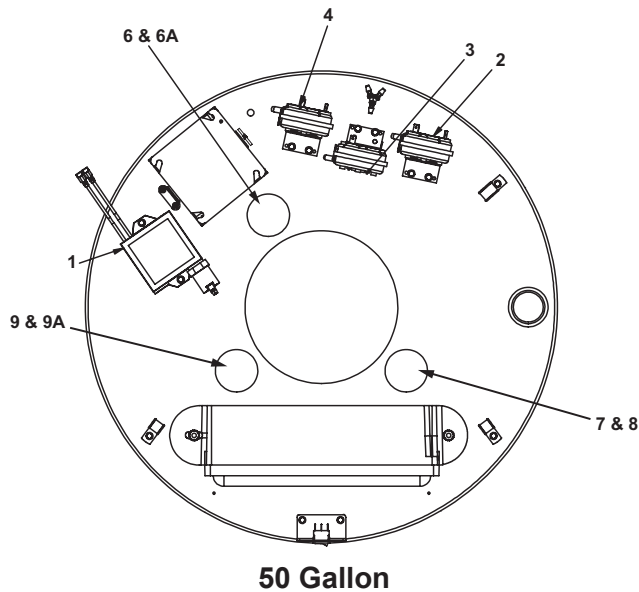

50 Gallon

75 Gallon

Item	Description	50 gallon	75 gallon
1	Display Circuit Board	9008460005	
2	Enable/Disable Switch	193243-001	
3	Display Overlay (Button Pad)	9007738005	9008461005
4	T&P Valve	9000728015	9002403015
5	Drain Valve	9003906015	9003907015

State Water Heater Parts Fulfillment • 1-800-433-2545 • www.statewaterheaters.com

TOP COVER CONTROL ASSEMBLY

Item	Description	50 Gallon	75 Gallon
1	Spark Module	9008875005	
2	Blocked Exhaust Switch	9008859015	
3	Blocked Intake Air Switch	9008860015	
4	Blower Prover Switch	9008861015	
5*	Temperature Probe	9004238215	9009013005
6*	Anode - Alum	9003892005	
6A*	Anode - Mag.	9001829005	
7*	Inlet Tube	9006422005	9008862005
8*	Inlet Nipple	9003936015	-
9*	Anode - Outlet Alum.	9006659005	-
9A*	Anode - Outlet Mag.	9004333005	-
9B	Outlet Nipple	-	9003743015
10	Power Supply Assembly	9008872005	
11	CCB Board	9008907015	
12	Transformer	9008874005	

* Not Shown.

Standard hardware items may be purchased locally.

BLOWER/BURNER ASSEMBLY

Item	Description	130 Series	131 Series
1	Blower	9008863005	
2	Burner Gasket	9007437015	
3	Burner Assembly	9008864005	
4	Gas Valve/Venturi Assembly	9008865005	9008866005
5	Observation Window	9006102215	
6	Burner Adapter Gasket	9007138005	
7	Igniter (includes igniter wire)	9008867015	
8	Flame Sensor Rod	9008868015	
9	Flame Sense Wire	9008870005	
10	Machine Screw (#6-32 x 0.25" Pan Head)	-	
11	Socket Button Head Cap Screw (#10-32 x 5/8" Full Thread)	-	
12	Socket Head Cap Screw (5/16-18 x 5/8")	-	
13	Blower Gasket	9007139005	