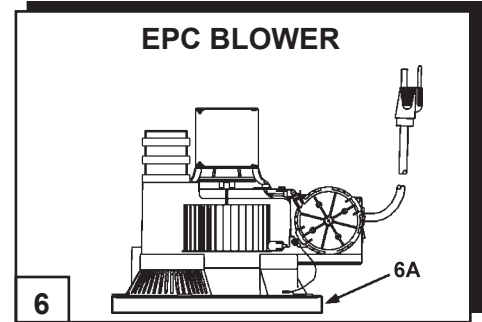

**RESIDENTIAL WATER HEATERS
REPLACEMENT PARTS LIST**

MODELS GS675 YRVIT & GS675 HRVIT SERIES 200/201

Item	Qty.	Description	GS675 YRVIT 200	GS675 HRVIT 201
			Natural	Propane
1	1	Pipe Nipple	9003743015	9003743015
2	2	Stamped Steel Burner	9006076005	-----
2A	1	Cast Iron Burner	-----	9004412005
3	1	Burner Tube (Stamped Burner)	9004023005	-----
3A	1	Burner Tube (Cast Iron Burner)	-----	9004580005
4	2	Orifice (Stamped Steel Burner)	9005724015	-----
4A	1	Orifice (Cast Iron Burner)	-----	9004105015
5	1	Ignitor/Flame Sensor (Stamped Steel Burner)	9003626005	-----
5A	1	Ignitor/Flame Sensor (Cast iron Burner)	-----	9003626005
5B	1	Ignitor Bracket (Cast Iron Burner)	-----	9006000215
6	1	EPC Blower	9004027005	9004027005
7	1	Inlet Tube, Closed End	9004314005	9004314005
8	1	Flue Baffle Assembly	9004031005	9004031005
9	1	Anode Rod	9001829005	9001829005
10	1	Inner Door	9003735005	9003735005
11	1	Outer Door	9004101005	9004101005
12	1	Thermostat	9005964005	9005965005
13	1	T & P Relief Valve	9003484005	9003484005
14	1	Drain Valve	9001870015	9001870015
15	1	Wire Harness	9005725015	9005725015
*16		Manual	197218-00x	197218-00x
17	1	Flue Restrictor	9003524005	9003524005
18	1	Vent Terminal, 3"	9001957005	9001957005
18	1	Vent Terminal, 3" Canadian Model	9006338005	9006338005
19	1	Wall Plate, 3"	9004364105	9004364105