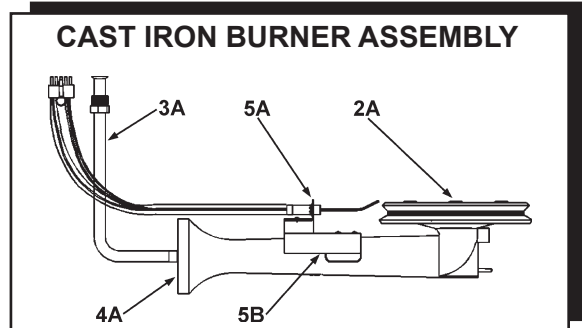

**RESIDENTIAL WATER HEATERS
REPLACEMENT PARTS LIST**

MODELS GS675 YRVIT & GS675 HRVIT SERIES 200/201

Item	Qty.	Description	GS675 YRVIT 200	GS675 HRVIT 201
			Natural	Propane
1	1	Pipe Nipple	9003743015	9003743015
2	2	Stamped Steel Burner	9006076005	-----
2A	1	Cast Iron Burner	-----	9004412005
3	1	Burner Tube (Stamped Burner)	9004023005	-----
3A	1	Burner Tube (Cast Iron Burner)	-----	9004580005
4	2	Orifice (Stamped Steel Burner)	9005724015	-----
4A	1	Orifice (Cast Iron Burner)	-----	9004105015
5	1	Ignitor/Flame Sensor (Stamped Steel Burner)	9003626005	-----
5A	1	Ignitor/Flame Sensor (Cast iron Burner)	-----	9003626005
5B	1	Ignitor Bracket (Cast Iron Burner)	-----	9006000215
6	1	EPC Blower	9004027005	9004027005
7	1	Inlet Tube, Closed End	9004314005	9004314005
8	1	Flue Baffle Assembly	9004031005	9004031005
9	1	Anode Rod	9001829005	9001829005
10	1	Inner Door	9003735005	9003735005
11	1	Outer Door	9004101005	9004101005
12	1	Thermostat	9005964005	9005965005
13	1	T & P Relief Valve	9003484005	9003484005
14	1	Drain Valve	9001870015	9001870015
15	1	Wire Harness	9005725015	9005725015
*16		Manual	197218-00x	197218-00x
17	1	Flue Restrictor	9003524005	9003524005
18	1	Vent Terminal, 3"	9001957005	9001957005
18	1	Vent Terminal, 3" Canadian Model	9006338005	9006338005
19	1	Wall Plate, 3"	9004364105	9004364105

* Not Illustrated