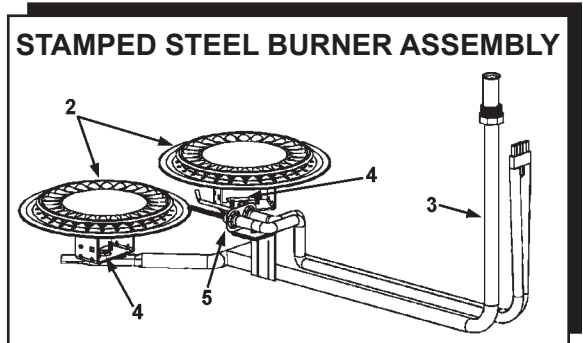

**RESIDENTIAL WATER HEATERS
REPLACEMENT PARTS LIST**

MODELS GS675 YRVIT & GS675 HRVIT SERIES 200/201

Item	Qty.	Description	GS675 YRVIT 200	GS675 HRVIT 201
			Natural	Propane
1	1	Pipe Nipple	9003743015	9003743015
2	2	Stamped Steel Burner	9006076005	-----
2A	1	Cast Iron Burner	-----	9004412005
3	1	Burner Tube (Stamped Burner)	9004023005	-----
3A	1	Burner Tube (Cast Iron Burner)	-----	9004580005
4	2	Orifice (Stamped Steel Burner)	9005724015	-----
4A	1	Orifice (Cast Iron Burner)	-----	9004105015
5	1	Ignitor/Flame Sensor (Stamped Steel Burner)	9003626005	-----
5A	1	Ignitor/Flame Sensor (Cast iron Burner)	-----	9003626005
5B	1	Ignitor Bracket (Cast Iron Burner)	-----	9006000215
6	1	EPC Blower	9004027005	9004027005
7	1	Inlet Tube, Closed End	9004314005	9004314005
8	1	Flue Baffle Assembly	9004031005	9004031005
9	1	Anode Rod	9001829005	9001829005
10	1	Inner Door	9003735005	9003735005
11	1	Outer Door	9004101005	9004101005
12	1	Thermostat	9005964005	9005965005
13	1	T & P Relief Valve	9003484005	9003484005
14	1	Drain Valve	9001870015	9001870015
15	1	Wire Harness	9005725015	9005725015
*16		Manual	197218-00x	197218-00x
17	1	Flue Restrictor	9003524005	9003524005
18	1	Vent Terminal, 3"	9001957005	9001957005
18	1	Vent Terminal, 3" Canadian Model	9006338005	9006338005
19	1	Wall Plate, 3"	9004364105	9004364105

* Not Illustrated