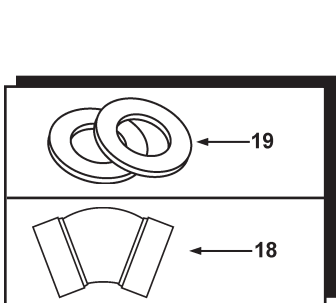

**RESIDENTIAL WATER HEATERS
REPLACEMENT PARTS LIST**

MODELS GS675 YRVIT & GS675 HRVIT SERIES 200/201

Item	Qty.	Description	GS675 YRVIT 200	GS675 HRVIT 201
			Natural	Propane
1	1	Pipe Nipple	9003743015	9003743015
2	2	Stamped Steel Burner	9006076005	-----
2A	1	Cast Iron Burner	-----	9004412005
3	1	Burner Tube (Stamped Burner)	9004023005	-----
3A	1	Burner Tube (Cast Iron Burner)	-----	9004580005
4	2	Orifice (Stamped Steel Burner)	9005724015	-----
4A	1	Orifice (Cast Iron Burner)	-----	9004105015
5	1	Ignitor/Flame Sensor (Stamped Steel Burner)	9003626005	-----
5A	1	Ignitor/Flame Sensor (Cast iron Burner)	-----	9003626005
5B	1	Ignitor Bracket (Cast Iron Burner)	-----	9006000215
6	1	EPC Blower	9004027005	9004027005
7	1	Inlet Tube, Closed End	9004314005	9004314005
8	1	Flue Baffle Assembly	9004031005	9004031005
9	1	Anode Rod	9001829005	9001829005
10	1	Inner Door	9003735005	9003735005
11	1	Outer Door	9004101005	9004101005
12	1	Thermostat	9005964005	9005965005
13	1	T & P Relief Valve	9003484005	9003484005
14	1	Drain Valve	9001870015	9001870015
15	1	Wire Harness	9005725015	9005725015
*16		Manual	197218-00x	197218-00x
17	1	Flue Restrictor	9003524005	9003524005
18	1	Vent Terminal, 3"	9001957005	9001957005
18	1	Vent Terminal, 3" Canadian Model	9006338005	9006338005
19	1	Wall Plate, 3"	9004364105	9004364105