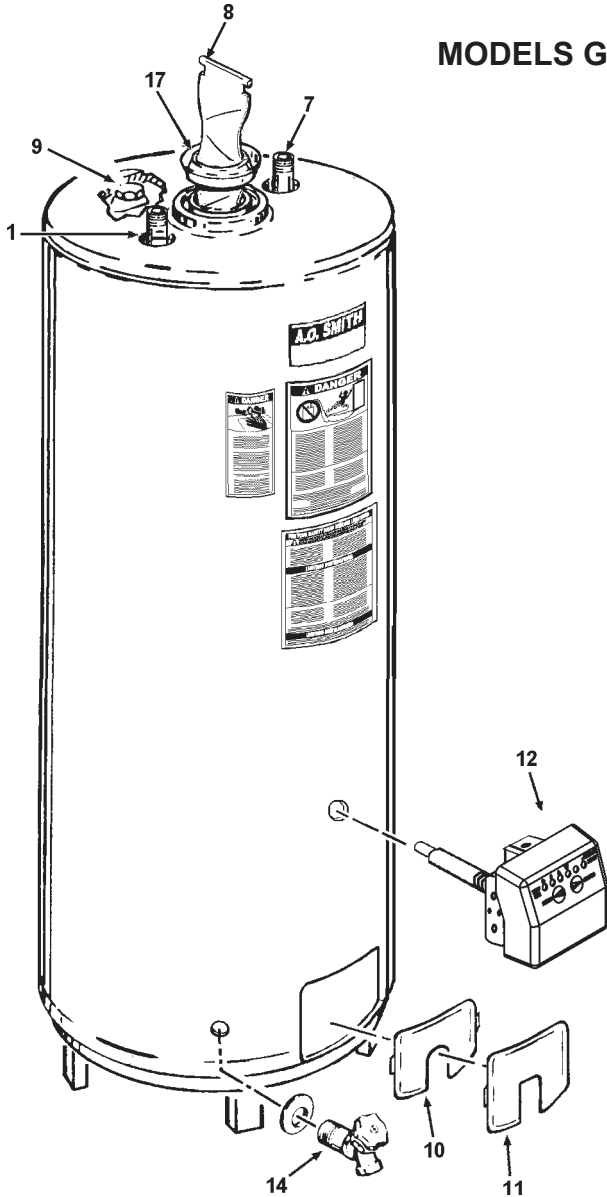

**RESIDENTIAL WATER HEATERS
REPLACEMENT PARTS LIST**

MODELS GS675 YRVIT & GS675 HRVIT SERIES 200/201

Item	Qty.	Description	GS675 YRVIT 200	GS675 HRVIT 201
			Natural	Propane
1	1	Pipe Nipple	9003743015	9003743015
2	2	Stamped Steel Burner	9006076005	-----
2A	1	Cast Iron Burner	-----	9004412005
3	1	Burner Tube (Stamped Burner)	9004023005	-----
3A	1	Burner Tube (Cast Iron Burner)	-----	9004580005
4	2	Orifice (Stamped Steel Burner)	9005724015	-----
4A	1	Orifice (Cast Iron Burner)	-----	9004105015
5	1	Ignitor/Flame Sensor (Stamped Steel Burner)	9003626005	-----
5A	1	Ignitor/Flame Sensor (Cast iron Burner)	-----	9003626005
5B	1	Ignitor Bracket (Cast Iron Burner)	-----	9006000215
6	1	EPC Blower	9004027005	9004027005
7	1	Inlet Tube, Closed End	9004314005	9004314005
8	1	Flue Baffle Assembly	9004031005	9004031005
9	1	Anode Rod	9001829005	9001829005
10	1	Inner Door	9003735005	9003735005
11	1	Outer Door	9004101005	9004101005
12	1	Thermostat	9005964005	9005965005
13	1	T & P Relief Valve	9003484005	9003484005
14	1	Drain Valve	9001870015	9001870015
15	1	Wire Harness	9005725015	9005725015
*16		Manual	197218-00x	197218-00x
17	1	Flue Restrictor	9003524005	9003524005
18	1	Vent Terminal, 3"	9001957005	9001957005
18	1	Vent Terminal, 3" Canadian Model	9006338005	9006338005
19	1	Wall Plate, 3"	9004364105	9004364105