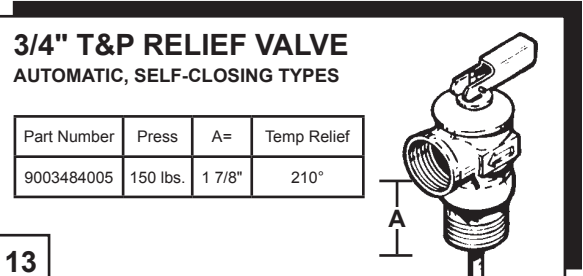

**RESIDENTIAL WATER HEATERS
REPLACEMENT PARTS LIST**

MODELS GS675 YRVIT & GS675 HRVIT SERIES 200/201

Item	Qty.	Description	GS675 YRVIT 200	GS675 HRVIT 201
			Natural	Propane
1	1	Pipe Nipple	9003743015	9003743015
2	2	Stamped Steel Burner	9006076005	-----
2A	1	Cast Iron Burner	-----	9004412005
3	1	Burner Tube (Stamped Burner)	9004023005	-----
3A	1	Burner Tube (Cast Iron Burner)	-----	9004580005
4	2	Orifice (Stamped Steel Burner)	9005724015	-----
4A	1	Orifice (Cast Iron Burner)	-----	9004105015
5	1	Ignitor/Flame Sensor (Stamped Steel Burner)	9003626005	-----
5A	1	Ignitor/Flame Sensor (Cast iron Burner)	-----	9003626005
5B	1	Ignitor Bracket (Cast Iron Burner)	-----	9006000215
6	1	EPC Blower	9004027005	9004027005
7	1	Inlet Tube, Closed End	9004314005	9004314005
8	1	Flue Baffle Assembly	9004031005	9004031005
9	1	Anode Rod	9001829005	9001829005
10	1	Inner Door	9003735005	9003735005
11	1	Outer Door	9004101005	9004101005
12	1	Thermostat	9005964005	9005965005
13	1	T & P Relief Valve	9003484005	9003484005
14	1	Drain Valve	9001870015	9001870015
15	1	Wire Harness	9005725015	9005725015
*16		Manual	197218-00x	197218-00x
17	1	Flue Restrictor	9003524005	9003524005
18	1	Vent Terminal, 3"	9001957005	9001957005
18	1	Vent Terminal, 3" Canadian Model	9006338005	9006338005
19	1	Wall Plate, 3"	9004364105	9004364105