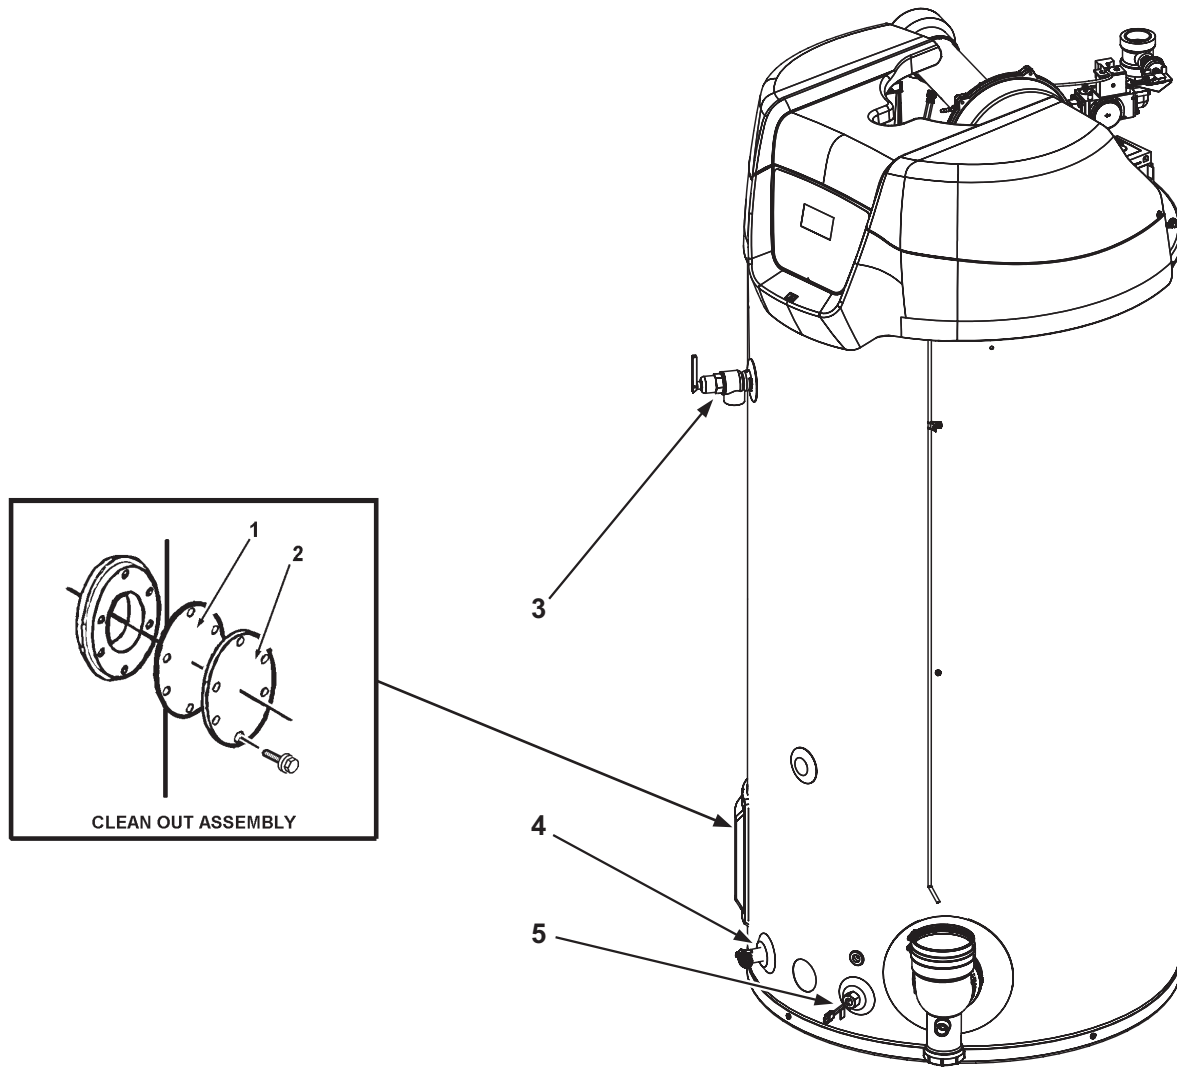

ULTRA FORCE SUF 119-300/400/500 - Cleanout Assembly/T&P/Drain Valve Parts

Item	Description	SUF 119300 200/201	SUF 119400 200/201	SUF 119500 200/201
1	Cleanout Gasket	9004099215	9004099215	9004099215
2	Cover, Cleanout	9005797205	9005797205	9005797205
3	Temperature and Pressure Relief Valve	9005903205	9005903205	9005903205
4	Drain Valve	9003906015	9003906015	9003906015
5	Lower Temperature Probe	9006242015	9006242015	9006242015

Standard hardware items may be purchased locally.