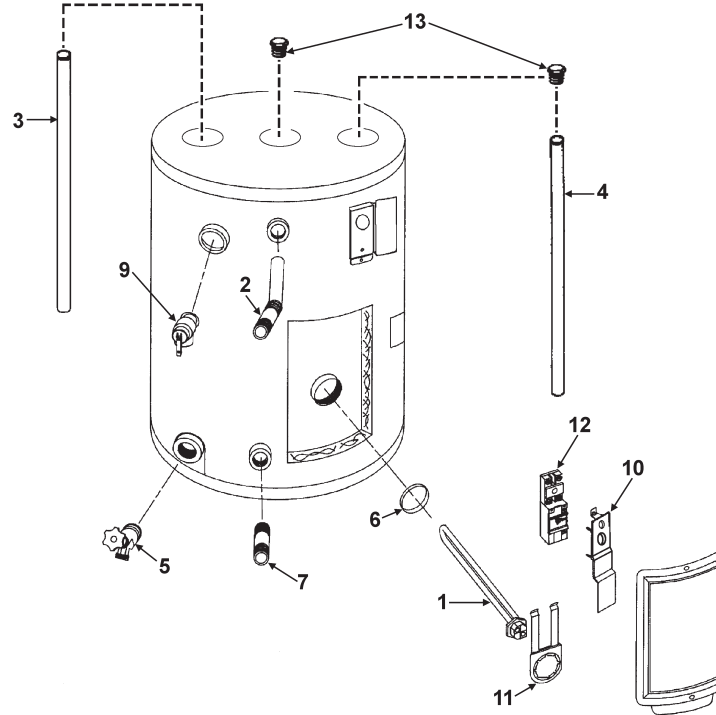

# RESIDENTIAL ELECTRIC SERVICE PARTS LIST

**SCOUT MH  
MODELS:**

**SCI 6 SOMS, SCI 10 SOMS,  
SCI 20 SOMS, SCI 20 SOMET**

State Water Heater Parts Fulfillment  
125 Southeast Parkway • Franklin, TN 37068  
www.statewaterheaters.com • 1-800-821-2017

Gallage		6	10	19 (20S)	19.9 (20T)
Item	Description	SCI 6 SOMS	SCI 10 SOMS	SCI 20 SOMS	SCI 20 SOMET
1	Element 1650W/120V	9002072	9002072	9002072	9002072
1	Element 240V	9003955 3000W	9005264 4500W	9005264 4500W	9005264 4500W
2	Outlet Nipple	9001494	9006294	9006294	9006294
3	Anode Rod	9003942	9003942	9003944	9003944
4	Inlet Tube	9006297	-----	9006296	9003663

Standard Items on All Models		
Item	Description	Part Number
5	Drain Valve	9004330
6	Element Gasket	9000308
7	Inlet Nipple 2-1/2"	9003976
*8	Manual	185764-000
9	Temperature-Pressure Relief Valve	9003484
10	Terminal Cover	9002853
11	Thermostat Bracket	9006298
12	Thermostat w/Hi Limit	9000509
**13	Plug 3/4" - 14 NPT	9001327