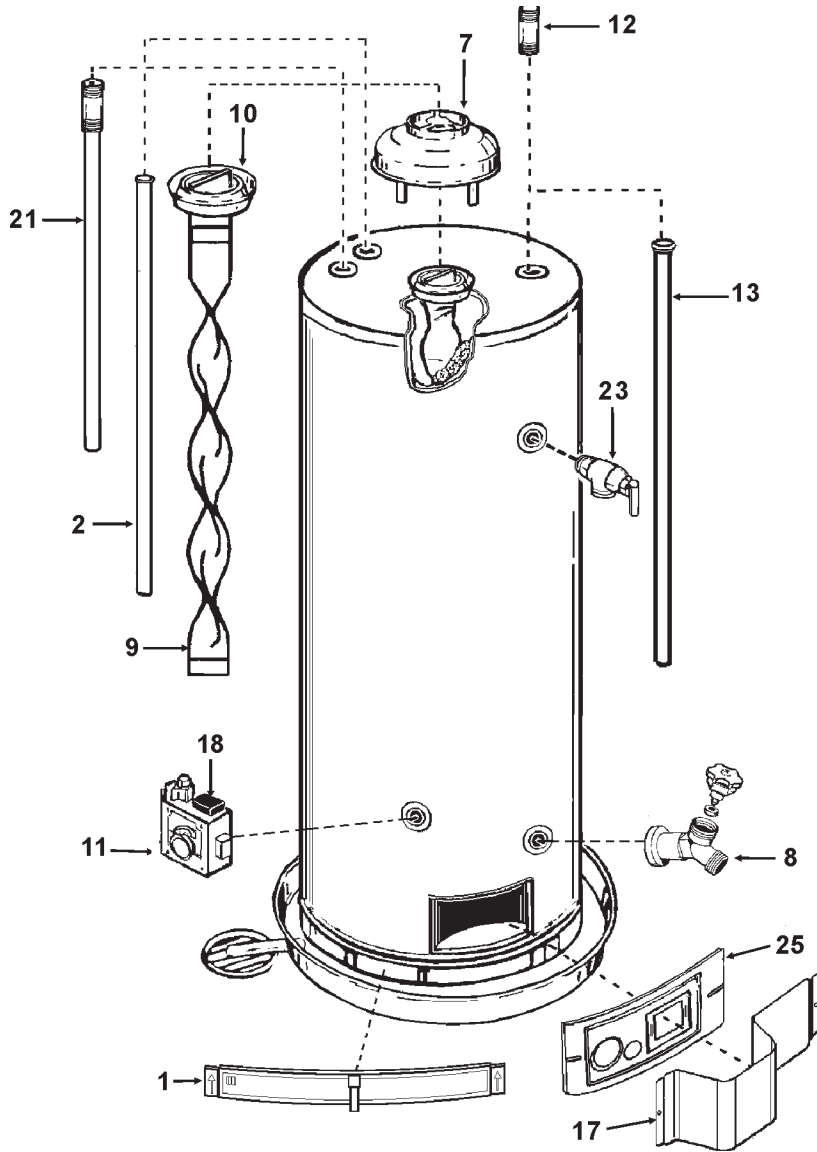

**RESIDENTIAL WATER HEATER PARTS LIST**  
**MODELS: GS6/GSX-30,40,50-YBRS/HBRS**  
**GS6/GSX-30,40,50-YBRT/HBRT**  
**GS6/GSX-30,40-YBRT-4/HBRT-4**  
**GS6/GSX-50-YBRS-5/HBRS-5**  
**SELECT**

Item	Description	GS6/GSX-30 YBRS/HBRS	GS6/GSX-30 YBRT/HBRT	GS6/GSX-30 YBRT-4/HBRT-4
1	Air Intake Screen	183159-000	183159-000	183159-000
2	Anode Rod - GS6 Only	183523-019	183523-023	183523-023
2	Anode Rod - GSX Only	183523-026	183523-029	183523-029
3	Burner Assembly - Natural Gas - YBRS Only	183222-010	-----	-----
3	Burner Assembly - Propane Gas - HBRS Only	183222-011	-----	-----
3	Burner Assembly - Natural Gas - YBRT Only	-----	183222-024	-----
3	Burner Assembly - Propane Gas - HBRT Only	-----	183222-025	-----
3	Burner Assembly - Natural Gas - YBRT-4 Only	-----	-----	183222-014
3	Burner Assembly - Propane Gas - HBRT-4 Only	-----	-----	183222-015
4	Burner Head with Door Insulation - Natural Gas - YBRS Only	183504-000	-----	-----
4	Burner Head with Door Insulation - Propane Gas - HBRS Only	183325-000	-----	-----
4	Burner Head with Door Insulation - Natural Gas - YBRT Only	-----	183504-000	-----
4	Burner Head with Door Insulation - Propane Gas - HBRT Only	-----	182730-000	-----
4	Burner Head with Door Insulation - Natural Gas - YBRT-4 Only	-----	-----	183504-000
4	Burner Head with Door Insulation - Propane Gas - HBRT-4 Only	-----	-----	182730-000
5	Burner Orifice with Door Insulation - Natural Gas - YBRS Only	181508-033	-----	-----
5	Burner Orifice with Door Insulation - Propane Gas - HBRS Only	181791-050	-----	-----
5	Burner Orifice with Door Insulation - Natural Gas - YBRT Only	-----	181508-033	-----
5	Burner Orifice with Door Insulation - Propane Gas - HBRT Only	-----	181791-051	-----
5	Burner Orifice with Door Insulation - Natural Gas - YBRT-4 Only	-----	-----	181508-033
5	Burner Orifice with Door Insulation - Propane Gas - HBRT-4 Only	-----	-----	181791-050
6	Burner Tube w/Rubber Boot & Door Insulation - Natural Gas - YBRS Only	183163-001	-----	-----
6	Burner Tube w/Rubber Boot & Door Insulation - Propane Gas - HBRS Only	183450-001	-----	-----
6	Burner Tube w/Rubber Boot & Door Insulation - Natural Gas - YBRT Only	-----	183163-000	-----
6	Burner Tube w/Rubber Boot & Door Insulation - Propane Gas - HBRT Only	-----	183450-000	-----
6	Burner Tube w/Rubber Boot & Door Insulation - Natural Gas - YBRT-4 Only	-----	-----	183163-000
6	Burner Tube w/Rubber Boot & Door Insulation - Propane Gas - HBRT-4 Only	-----	-----	183450-000
7	Draft Hood	183852-000	183852-000	183852-000
8	Drain Valve - Brass	026273-003	026273-003	026273-003
9	Flue Baffle Assembly	183618-000	180666-000	180666-000
10	Flue Restrictor	034894-000	034894-000	034894-000
11	Gas Control Valve - Natural Gas - YBRS Only	182791-004	-----	-----
11	Gas Control Valve - Propane Gas - HBRS Only	182792-000	-----	-----
11	Gas Control Valve - Natural Gas - YBRT Only	-----	182791-004	-----
11	Gas Control Valve - Propane Gas - HBRT Only	-----	182792-000	-----
11	Gas Control Valve - Natural Gas - YBRT-4 Only	-----	-----	182791-004
11	Gas Control Valve - Propane Gas - HBRT-4 Only	-----	-----	182792-000
12	Heat Trap Assembly	184792-003	184792-003	184792-003
13	Inlet Tube Assembly	183776-026	183776-033	183776-033
14	Inner Door Gasket	183162-000	183162-000	183162-000
15	Inner Door with Door Insulation	183425-001	183425-002	183425-002
16*	Instruction Manual	184165-002	184165-002	184165-002
17	Outer Door	183458-000	183458-000	183458-000
18	Piezo Igniter Assembly	183798-000	183798-000	183798-000
19	Pilot Assembly w/Grommet & Door Insulation - Natural Gas - YBRS Only	183824-180	-----	-----
19	Pilot Assembly w/Grommet & Door Insulation - Propane Gas - HBRS Only	183824-202	-----	-----
19	Pilot Assembly w/Grommet & Door Insulation - Natural Gas - YBRT Only	-----	183824-190	-----
19	Pilot Assembly w/Grommet & Door Insulation - Propane Gas - HBRT Only	-----	183824-182	-----
19	Pilot Assembly w/Grommet & Door Insulation - Natural Gas - YBRT-4 Only	-----	-----	183824-190
19	Pilot Assembly w/Grommet & Door Insulation - Propane Gas - HBRT-4 Only	-----	-----	183824-192
20*	Pipe Insulation	181639-003	181639-003	181639-003
21	Secondary Anode with Heat Trap (optional) GS6 Only	184634-114	184634-114	184634-114
21	Secondary Anode with Heat Trap (optional) GSX Only	184634-129	184634-133	184634-133
22*	Temperature-Pressure Relief Valve Insulation	183256-000	183256-000	183256-000
23	Temperature-Pressure Relief Valve	076527-000	076527-000	076527-000
24	Thermostat Shield (optional)	191259-001	191259-001	191259-001
25	Viewport Assembly	184470-000	184470-000	184470-000
26	20" Dia. Aluminum Drain Pan w/Side Drain (optional)	23912-A	23912-A	23912-A
26	22" Dia. Aluminum Drain Pan w/Side Drain (optional)	23913-A	23913-A	23913-A
26	28" Dia. Aluminum Drain Pan w/Side Drain (optional)	23914-A	23914-A	23914-A