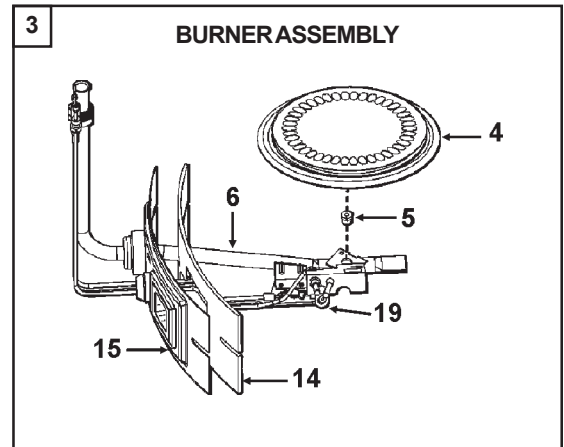

**RESIDENTIAL WATER HEATER PARTS LIST**  
**MODELS: GS6/GSX-30,40,50-YBRS/HBRS**  
**GS6/GSX-30,40,50-YBRT/HBRT**  
**GS6/GSX-30,40-YBRT-4/HBRT-4**  
**GS6/GSX-50-YBRS-5/HBRS-5**  
**SELECT**

Item	Description	GS6/GSX-30 YBRS/HBRS	GS6/GSX-30 YBRT/HBRT	GS6/GSX-30 YBRT-4/HBRT-4
1	Air Intake Screen	183159-000	183159-000	183159-000
2	Anode Rod - GS6 Only	183523-019	183523-023	183523-023
2	Anode Rod - GSX Only	183523-026	183523-029	183523-029
3	Burner Assembly - Natural Gas - YBRS Only	183222-010	-----	-----
3	Burner Assembly - Propane Gas - HBRS Only	183222-011	-----	-----
3	Burner Assembly - Natural Gas - YBRT Only	-----	183222-024	-----
3	Burner Assembly - Propane Gas - HBRT Only	-----	183222-025	-----
3	Burner Assembly - Natural Gas - YBRT-4 Only	-----	-----	183222-014
3	Burner Assembly - Propane Gas - HBRT-4 Only	-----	-----	183222-015
4	Burner Head with Door Insulation - Natural Gas - YBRS Only	183504-000	-----	-----
4	Burner Head with Door Insulation - Propane Gas - HBRS Only	183325-000	-----	-----
4	Burner Head with Door Insulation - Natural Gas - YBRT Only	-----	183504-000	-----
4	Burner Head with Door Insulation - Propane Gas - HBRT Only	-----	182730-000	-----
4	Burner Head with Door Insulation - Natural Gas - YBRT-4 Only	-----	-----	183504-000
4	Burner Head with Door Insulation - Propane Gas - HBRT-4 Only	-----	-----	182730-000
5	Burner Orifice with Door Insulation - Natural Gas - YBRS Only	181508-033	-----	-----
5	Burner Orifice with Door Insulation - Propane Gas - HBRS Only	181791-050	-----	-----
5	Burner Orifice with Door Insulation - Natural Gas - YBRT Only	-----	181508-033	-----
5	Burner Orifice with Door Insulation - Propane Gas - HBRT Only	-----	181791-051	-----
5	Burner Orifice with Door Insulation - Natural Gas - YBRT-4 Only	-----	-----	181508-033
5	Burner Orifice with Door Insulation - Propane Gas - HBRT-4 Only	-----	-----	181791-050
6	Burner Tube w/Rubber Boot & Door Insulation - Natural Gas - YBRS Only	183163-001	-----	-----
6	Burner Tube w/Rubber Boot & Door Insulation - Propane Gas - HBRS Only	183450-001	-----	-----
6	Burner Tube w/Rubber Boot & Door Insulation - Natural Gas - YBRT Only	-----	183163-000	-----
6	Burner Tube w/Rubber Boot & Door Insulation - Propane Gas - HBRT Only	-----	183450-000	-----
6	Burner Tube w/Rubber Boot & Door Insulation - Natural Gas - YBRT-4 Only	-----	-----	183163-000
6	Burner Tube w/Rubber Boot & Door Insulation - Propane Gas - HBRT-4 Only	-----	-----	183450-000
7	Draft Hood	183852-000	183852-000	183852-000
8	Drain Valve - Brass	026273-003	026273-003	026273-003
9	Flue Baffle Assembly	183618-000	180666-000	180666-000
10	Flue Restrictor	034894-000	034894-000	034894-000
11	Gas Control Valve - Natural Gas - YBRS Only	182791-004	-----	-----
11	Gas Control Valve - Propane Gas - HBRS Only	182792-000	-----	-----
11	Gas Control Valve - Natural Gas - YBRT Only	-----	182791-004	-----
11	Gas Control Valve - Propane Gas - HBRT Only	-----	182792-000	-----
11	Gas Control Valve - Natural Gas - YBRT-4 Only	-----	-----	182791-004
11	Gas Control Valve - Propane Gas - HBRT-4 Only	-----	-----	182792-000
12	Heat Trap Assembly	184792-003	184792-003	184792-003
13	Inlet Tube Assembly	183776-026	183776-033	183776-033
14	Inner Door Gasket	183162-000	183162-000	183162-000
15	Inner Door with Door Insulation	183425-001	183425-002	183425-002
16*	Instruction Manual	184165-002	184165-002	184165-002
17	Outer Door	183458-000	183458-000	183458-000
18	Piezo Igniter Assembly	183798-000	183798-000	183798-000
19	Pilot Assembly w/Grommet & Door Insulation - Natural Gas - YBRS Only	183824-180	-----	-----
19	Pilot Assembly w/Grommet & Door Insulation - Propane Gas - HBRS Only	183824-202	-----	-----
19	Pilot Assembly w/Grommet & Door Insulation - Natural Gas - YBRT Only	-----	183824-190	-----
19	Pilot Assembly w/Grommet & Door Insulation - Propane Gas - HBRT Only	-----	183824-182	-----
19	Pilot Assembly w/Grommet & Door Insulation - Natural Gas - YBRT-4 Only	-----	-----	183824-190
19	Pilot Assembly w/Grommet & Door Insulation - Propane Gas - HBRT-4 Only	-----	-----	183824-192
20*	Pipe Insulation	181639-003	181639-003	181639-003
21	Secondary Anode with Heat Trap (optional) GS6 Only	184634-114	184634-114	184634-114
21	Secondary Anode with Heat Trap (optional) GSX Only	184634-129	184634-133	184634-133
22*	Temperature-Pressure Relief Valve Insulation	183256-000	183256-000	183256-000
23	Temperature-Pressure Relief Valve	076527-000	076527-000	076527-000
24	Thermostat Shield (optional)	191259-001	191259-001	191259-001
25	Viewport Assembly	184470-000	184470-000	184470-000
26	20" Dia. Aluminum Drain Pan w/Side Drain (optional)	23912-A	23912-A	23912-A
26	22" Dia. Aluminum Drain Pan w/Side Drain (optional)	23913-A	23913-A	23913-A
26	28" Dia. Aluminum Drain Pan w/Side Drain (optional)	23914-A	23914-A	23914-A