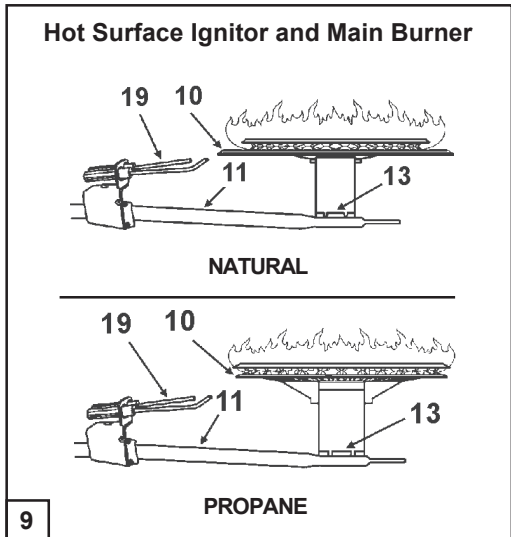

Item	Description	GS6 50 YRVIT 5 100 / 102	GS6 50 HRVIT 5 101 / 103
1	Air Intake Screen	9003406005	9003406005
2	Anode, Aluminum - 6 Year	9000029005	9000029005
3	Blower Assembly	9006030005	9006030005
4	Blower Assembly Gasket	-----	-----
5	Exhaust Adaptor Kit	9006120005	9006120005
6	Hose Clamp - 4 inch***	-----	-----
7	Limit Switch**	-----	-----
8	Pressure Switch Kit	9006017015	9006017015
9	Burner Assembly - Natural Gas	9006024005	N/A
9	Burner Assembly - Propane Gas	N/A	9006026005
10	Burner Head with Door Gasket	-----	-----
11	Burner Tube Assembly with Door Gasket	-----	-----
12	Inner Door with Door Gasket	-----	-----
13	Orifice, Main Burner with Door Gasket	-----	N/A
14	Viewport Assembly	-----	-----
15	Combination Gas Valve - Natural	9004267005	N/A
15	Combination Gas Valve - Propane	N/A	9004464005
16	Diffuser Inlet Tube with Spacer	9006021005	9006021005
17	Flue Baffle and Restrictor Assembly Kit	9006028005	9006028005
18	FV Sensor and Bracket Kit	9006029015	9006029015
19	Igniter Assembly, Hot Surface With Door Gasket	9005958005	9005958005
20	Inner Door Gasket	9003398005	9003398005
21	Nipples - 5 inch	9003977015	9003977015
22	Outer Door	9003545005	9003545005
23	Turbo Inlet Tube with Spacer	9004016005	9004016005
24	Valve, Drain - Brass	9001870015	9001870015
25	Valve, T&P Relief	9000728015	9000728015
26	Vent Terminal Screen Kit	9006027015	9006027015
27	Instruction Sheet - 2, 3 & 4 inch Screens	-----	-----
28	Vent Terminal Screen 2 inch	-----	-----
29	Vent Terminal Screen 3 inch	-----	-----
30	Vent Terminal Screen 4 inch	-----	-----
31	Wire Harness	9006022015	9006022015

\*\* Limit Switch located inside control box of blower assembly.

\*\*\* Available at local hardware store.

Parts listed without numbers are available as assemblies.

State Water Heater Parts Fulfillment • 125 Southeast Parkway • Franklin, TN 37068 • 1-800-821-2017 • www.statewaterheaters.com