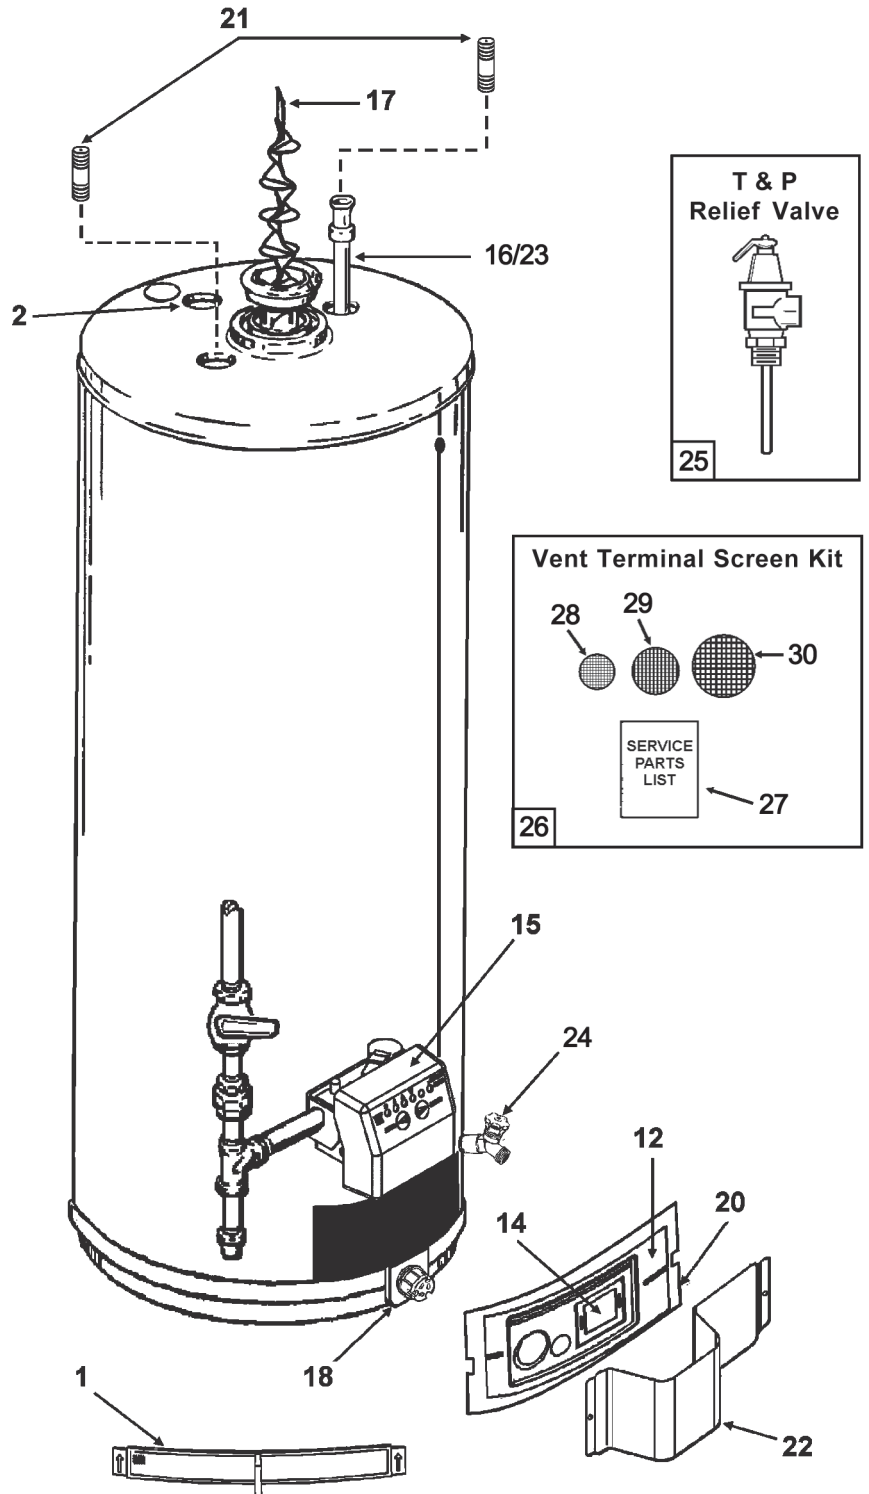

Item	Description	GS6 50 YRVIT 5 100 / 102	GS6 50 HRVIT 5 101 / 103
1	Air Intake Screen	9003406005	9003406005
2	Anode, Aluminum - 6 Year	9000029005	9000029005
3	Blower Assembly	9006030005	9006030005
4	Blower Assembly Gasket	-----	-----
5	Exhaust Adaptor Kit	9006120005	9006120005
6	Hose Clamp - 4 inch***	-----	-----
7	Limit Switch**	-----	-----
8	Pressure Switch Kit	9006017015	9006017015
9	Burner Assembly - Natural Gas	9006024005	N/A
9	Burner Assembly - Propane Gas	N/A	9006026005
10	Burner Head with Door Gasket	-----	-----
11	Burner Tube Assembly with Door Gasket	-----	-----
12	Inner Door with Door Gasket	-----	-----
13	Orifice, Main Burner with Door Gasket	-----	N/A
14	Viewport Assembly	-----	-----
15	Combination Gas Valve - Natural	9004267005	N/A
15	Combination Gas Valve - Propane	N/A	9004464005
16	Diffuser Inlet Tube with Spacer	9006021005	9006021005
17	Flue Baffle and Restrictor Assembly Kit	9006028005	9006028005
18	FV Sensor and Bracket Kit	9006029015	9006029015
19	Igniter Assembly, Hot Surface With Door Gasket	9005958005	9005958005
20	Inner Door Gasket	9003398005	9003398005
21	Nipples - 5 inch	9003977015	9003977015
22	Outer Door	9003545005	9003545005
23	Turbo Inlet Tube with Spacer	9004016005	9004016005
24	Valve, Drain - Brass	9001870015	9001870015
25	Valve, T&P Relief	9000728015	9000728015
26	Vent Terminal Screen Kit	9006027015	9006027015
27	Instruction Sheet - 2, 3 & 4 inch Screens	-----	-----
28	Vent Terminal Screen 2 inch	-----	-----
29	Vent Terminal Screen 3 inch	-----	-----
30	Vent Terminal Screen 4 inch	-----	-----
31	Wire Harness	9006022015	9006022015

\*\* Limit Switch located inside control box of blower assembly.

\*\*\* Available at local hardware store.

Parts listed without numbers are available as assemblies.

State Water Heater Parts Fulfillment • 125 Southeast Parkway • Franklin, TN 37068 • 1-800-821-2017 • www.statewaterheaters.com