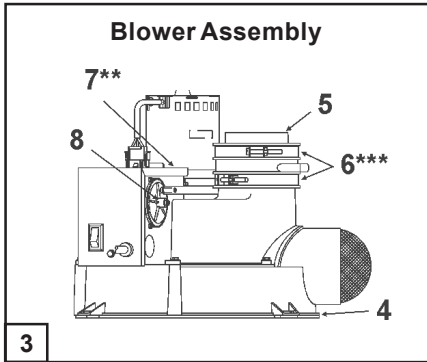

Item	Description	GS6 50 YRVIT 5 100 / 102	GS6 50 HRVIT 5 101 / 103
1	Air Intake Screen	9003406005	9003406005
2	Anode, Aluminum - 6 Year	9000029005	9000029005
3	Blower Assembly	9006030005	9006030005
4	Blower Assembly Gasket	-----	-----
5	Exhaust Adaptor Kit	9006120005	9006120005
6	Hose Clamp - 4 inch***	-----	-----
7	Limit Switch**	-----	-----
8	Pressure Switch Kit	9006017015	9006017015
9	Burner Assembly - Natural Gas	9006024005	N/A
9	Burner Assembly - Propane Gas	N/A	9006026005
10	Burner Head with Door Gasket	-----	-----
11	Burner Tube Assembly with Door Gasket	-----	-----
12	Inner Door with Door Gasket	-----	-----
13	Orifice, Main Burner with Door Gasket	-----	N/A
14	Viewport Assembly	-----	-----
15	Combination Gas Valve - Natural	9004267005	N/A
15	Combination Gas Valve - Propane	N/A	9004464005
16	Diffuser Inlet Tube with Spacer	9006021005	9006021005
17	Flue Baffle and Restrictor Assembly Kit	9006028005	9006028005
18	FV Sensor and Bracket Kit	9006029015	9006029015
19	Igniter Assembly, Hot Surface With Door Gasket	9005958005	9005958005
20	Inner Door Gasket	9003398005	9003398005
21	Nipples - 5 inch	9003977015	9003977015
22	Outer Door	9003545005	9003545005
23	Turbo Inlet Tube with Spacer	9004016005	9004016005
24	Valve, Drain - Brass	9001870015	9001870015
25	Valve, T&P Relief	9000728015	9000728015
26	Vent Terminal Screen Kit	9006027015	9006027015
27	Instruction Sheet - 2, 3 & 4 inch Screens	-----	-----
28	Vent Terminal Screen 2 inch	-----	-----
29	Vent Terminal Screen 3 inch	-----	-----
30	Vent Terminal Screen 4 inch	-----	-----
31	Wire Harness	9006022015	9006022015

\*\* Limit Switch located inside control box of blower assembly.

\*\*\* Available at local hardware store.

Parts listed without numbers are available as assemblies.

State Water Heater Parts Fulfillment • 125 Southeast Parkway • Franklin, TN 37068 • 1-800-821-2017 • www.statewaterheaters.com