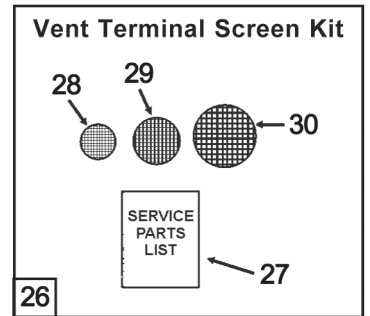

Item	Description	GS6 50 YRVIT 5 100 / 102	GS6 50 HRVIT 5 101 / 103
1	Air Intake Screen	9003406005	9003406005
2	Anode, Aluminum - 6 Year	9000029005	9000029005
3	Blower Assembly	9006030005	9006030005
4	Blower Assembly Gasket	-----	-----
5	Exhaust Adaptor Kit	9006120005	9006120005
6	Hose Clamp - 4 inch***	-----	-----
7	Limit Switch**	-----	-----
8	Pressure Switch Kit	9006017015	9006017015
9	Burner Assembly - Natural Gas	9006024005	N/A
9	Burner Assembly - Propane Gas	N/A	9006026005
10	Burner Head with Door Gasket	-----	-----
11	Burner Tube Assembly with Door Gasket	-----	-----
12	Inner Door with Door Gasket	-----	-----
13	Orifice, Main Burner with Door Gasket	-----	N/A
14	Viewport Assembly	-----	-----
15	Combination Gas Valve - Natural	9004267005	N/A
15	Combination Gas Valve - Propane	N/A	9004464005
16	Diffuser Inlet Tube with Spacer	9006021005	9006021005
17	Flue Baffle and Restrictor Assembly Kit	9006028005	9006028005
18	FV Sensor and Bracket Kit	9006029015	9006029015
19	Igniter Assembly, Hot Surface With Door Gasket	9005958005	9005958005
20	Inner Door Gasket	9003398005	9003398005
21	Nipples - 5 inch	9003977015	9003977015
22	Outer Door	9003545005	9003545005
23	Turbo Inlet Tube with Spacer	9004016005	9004016005
24	Valve, Drain - Brass	9001870015	9001870015
25	Valve, T&P Relief	9000728015	9000728015
26	Vent Terminal Screen Kit	9006027015	9006027015
27	Instruction Sheet - 2, 3 & 4 inch Screens	-----	-----
28	Vent Terminal Screen 2 inch	-----	-----
29	Vent Terminal Screen 3 inch	-----	-----
30	Vent Terminal Screen 4 inch	-----	-----
31	Wire Harness	9006022015	9006022015

\*\* Limit Switch located inside control box of blower assembly.

\*\*\* Available at local hardware store.

Parts listed without numbers are available as assemblies.

State Water Heater Parts Fulfillment • 125 Southeast Parkway • Franklin, TN 37068 • 1-800-821-2017 • www.statewaterheaters.com